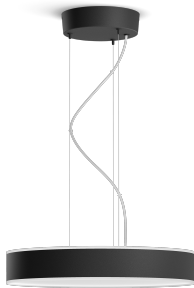

## Enrave pendant

Hue White Ambiance

Integrated LED

Bluetooth control via app

Includes dimmer switch

Add Hue Bridge to unlock more

41162/30/P6

## Easy smart lighting

With a soft upward glow and powerful downward light, the Enrave pendant ceiling light in black is perfect for dining areas. Use its warm-to-cool white light for any task, such as helping with homework or setting the mood for dinner.

## Miscellaneous

- Especially designed for: Living Room and Bedroom, Kitchen
- Style: Modern
- Type: Suspension light

**Product dimensions and weight**

- Height: 12.9 cm
- Height maximum: 160 cm
- Height minimum: 30 cm
- Length: 42.5 cm
- Width: 42.5 cm