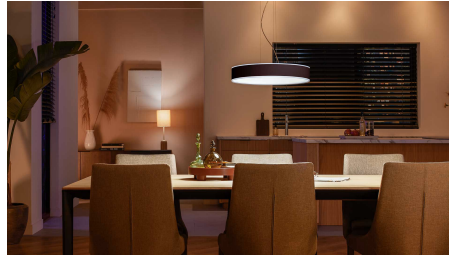

Set the right mood with warm-to-cool white light

Choose from over 50,000 shades of warm-to-cool white light to create the perfect ambiance in your home for each activity and time of day. Use bright, white light each morning to start the day energised and alert, or match your evening wind-down routine with a dim golden glow.