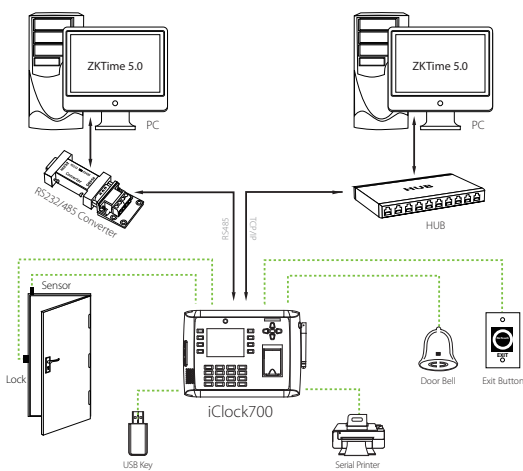

Specifications

Fingerprint Capacity	8000
ID Card Capacity	10,000 (Optional)
Record Capacity	200,000
Display	3.5-inch TFT Screen
Communication	RS232/485, TCP/IP, USB-host/client
Standard Functions	Workcode, SMS, DST, Webserver, Scheduled-bell, Self-Service Query, Automatic Status Switch, Photo ID, Multiple Verify Mode, T9 Input, Anti-passback, Camera, Built-in battery
Access Control Interface	3rd party electric lock, door sensor, exit button, alarm, and Door Bell
Wiegand Signal	Input & Output
Optional Functions	ID/Mifare/HID, External Printer, ADMS, WIFI, GPRS, 3G
Software	ZKTime.Net, ZKTime 5.0
Power Supply	DC 12V 3A
Verification Speed	≤0.5 Sec.
Operating Temp.	0°C - 45°C
Operating Humidity	20% - 80%
Dimension	225.2x166.0x46.3mm (LengthxWidthxThickness)
Net Weight	2.05 kg

Configuration

What's in the Box

ZKTeco Inc.

ZK Mansion, Wuhe Rd, Gangtou, Bantian, Buji Town,
Longgang District, Shenzhen China 518129
Tel: 86-755-8960 2345/46/47/48
E-mail: sales@zkteco.com
www.zkteco.com

Global Offices:

USA: +1 732-412-6007
EU: +34 916532891
Brazil: +55 31 2515-8326
Thailand: +66-027199154
Mexico: +52-55-52928418

South Africa: +27 12 259 1047
Egypt: +201110444134
Dubai: +971 4 6091 310
India: +91 8123536788
Indonesia: +62 21 2921 8949

Vietnam: +84-0169-5813007
Philippines: +63 9084118832
Russia: +8 915 178-46-81