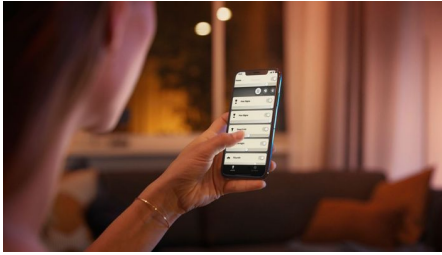

Easy smart lighting

Create the perfect ambiance with Hue Fugato. Ideal for ambient and accent lighting in your living room and bedroom. Control instantly via Bluetooth in one room or pair with a Hue Bridge to unlock the full suite of smart light features.

Easy smart lighting

- Control up to 10 lights with the Bluetooth app
- Control lights with your voice*
- Get the perfect light recipes for your daily activities
- Set the right mood with warm to cool white light
- Create a personalized experience with colorful smart light
- Unlock full suite of smart light features with Hue Bridge

Highlights

Control up to 10 lights

With the Hue Bluetooth app, you can control your Hue smart lights in a single room of your home. Add up to 10 smart lights and control them all with just the touch of a button on your mobile device.