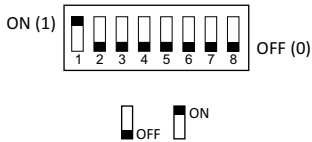

MECHANICAL SPECIFICATION**SOUNDER BASE - LOOP CONNECTIONS**

Please note that this device is polarised.

NOTE: Address programmed on switches 1-5 has an OFFSET of 94.

For example if D.I.L. switches 1-5 are all set to OFF the actual sounder address, as read by the panel, will be 94.

D.I.L. SWITCHES CONFIGURATION

Switches 1-5
used to configure address
in the range 94-125

Switch 6 and 7
Tone Selection

Switch 8
Shadow Sounder

Address Switches

- 1 ON = 1
- 2 ON = 2
- 3 ON = 4
- 4 ON = 8
- 5 ON = 16

Sounder Type

- Switch No. 8
- OFF = Shadow
- ON = Normal

TONE SELECTION

ALTERNATING
HIGH-FREQUENCY TONE
2.7 KHz - 3.2 KHz

CONTINUOUS TONE
800 Hz

SWEEPING TONE
800-1000 Hz

ALTERNATING
LOW-FREQUENCY TONE
800-1000 Hz