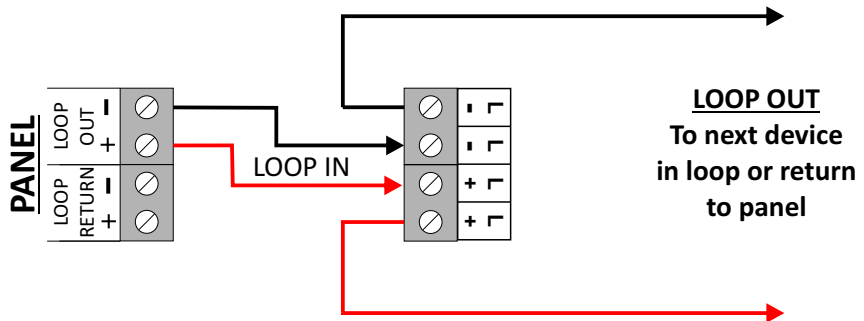

Tel: **+351 289 896 560** • Sales: **sales@globalfire.pt** • Technical Support: **techs@globalfire.pt** • **www.globalfire.pt****TECHNICAL SPECIFICATIONS**

SUPPLY VOLTAGE	Loop Powered - 20 V to 30 V DC
LOOP CURRENT - QUIESCENT	550 uA max. with isolator
LOOP CURRENT - SOUNDER/BEACON ACTIVE	10 mA - 280 mW @ 28 V DC inc. isolator
MAXIMUM SOUNDER OUTPUT	108 dB (@ 1 meter - 30 V DC)
RESET/START-UP TIMES	20 seconds max.
PROTECTION CATEGORY	Type B - Outdoor Use / Rating IP65
COLOUR / CASE MATERIAL	Red / ABS & PC - Flame Retardant rating 94V0
OPER. TEMPERATURE / MAX. HUMIDITY	-25°C to 70°C / 95% RH Non-Condensing
DIMENSIONS	112 (D) x 110 (H) mm inc. base
WEIGHT	315 g inc. base & 350 g inc. packaging

MECHANICAL SPECIFICATION**SOUNDER BASE - LOOP CONNECTIONS**

Please note that this device is polarised.

NOTE: Address programmed on switches 1-5 has an OFFSET of 94.

For example if D.I.L. switches 1-5 are all set to OFF the actual sounder address, as read by the panel, will be 94.