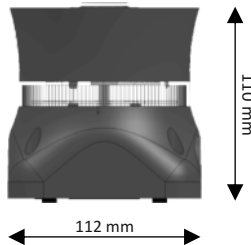

Tel: **+351 289 896 560** • Sales: **sales@globalfire.pt** • Technical Support: **techs@globalfire.pt** • **www.globalfire.pt****TECHNICAL SPECIFICATIONS**

SUPPLY VOLTAGE	Loop Powered - 20 V to 30 V DC
LOOP CURRENT - QUIESCENT	550 uA max. with isolator
LOOP CURRENT - SOUNDER/BEACON ACTIVE	10 mA - 280 mW @ 28 V DC inc. isolator
MAXIMUM SOUNDER OUTPUT	108 dB (@ 1 meter - 30 V DC)
RESET/START-UP TIMES	20 seconds max.
PROTECTION CATEGORY	Type B - Outdoor Use / Rating IP65
COLOUR / CASE MATERIAL	Red / ABS & PC - Flame Retardant rating 94V0
OPER. TEMPERATURE / MAX. HUMIDITY	-25°C to 70°C / 95% RH Non-Condensing
DIMENSIONS	112 (D) x 110 (H) mm inc. base
WEIGHT	315 g inc. base & 350 g inc. packaging

MECHANICAL SPECIFICATION**SOUNDER BASE - LOOP CONNECTIONS**

Please note that this device is polarised.

NOTE: Address programmed on switches 1-5 has an OFFSET of 94.

For example if D.I.L. switches 1-5 are all set to OFF the actual sounder address, as read by the panel, will be 94.