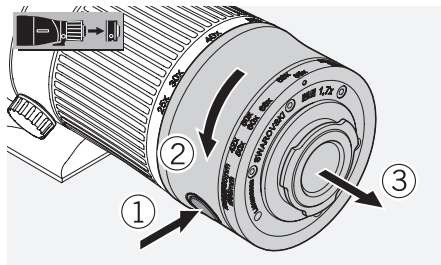

Ø65/Ø85mm	42x	50x		68x	85x	100x
Ø95mm	50x	60x		85x	100x	120x
ATX / STX	←		→			→
Ø65/Ø85mm	42x	50x		68x	85x	100x
Ø95mm	50x	60x		85x	100x	120x
BTX		▲				

ME 1.7x

MAGNIFICATION EXTENDER

USER MANUAL

SWAROVSKI OPTIK KG