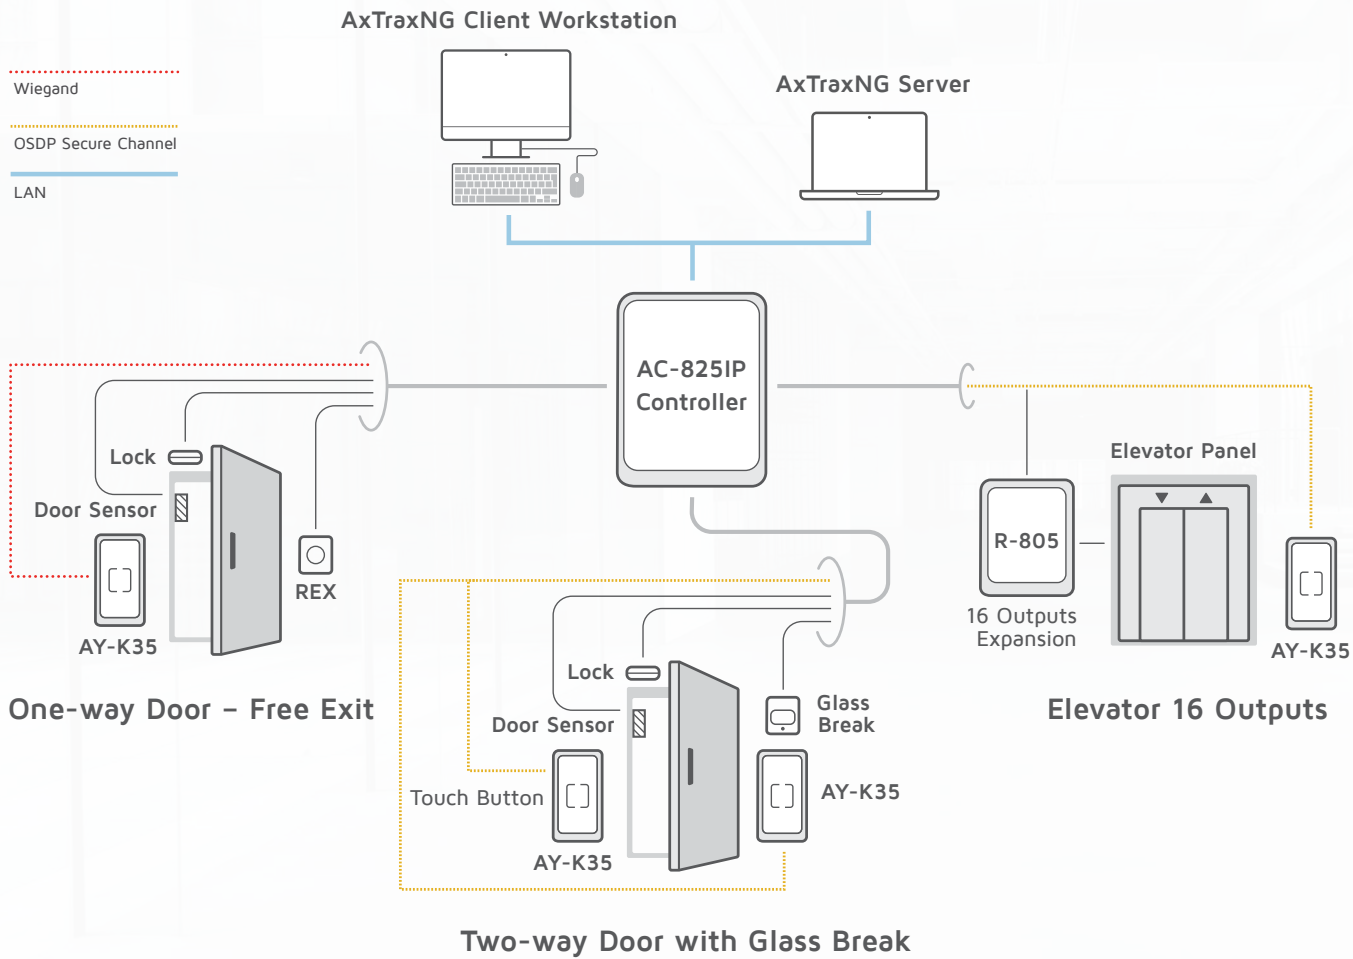

System configuration

Scan to download

BLE-ID™ app

BLE-Admin™ app