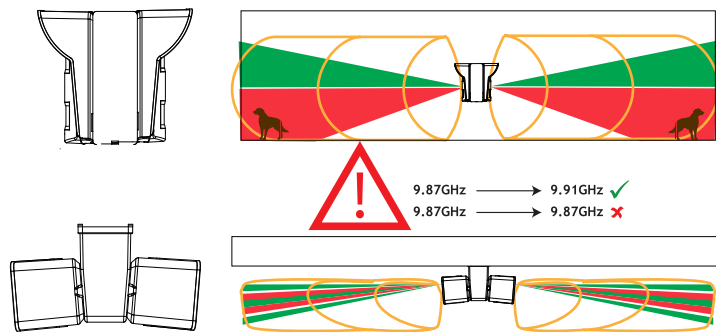

XD-BRKT/FIXED

Fixed bracket

Environmental Class IV

Low Mount (1.5m XD15TT)

High Mount (2.4m XD10TTAM)

START →