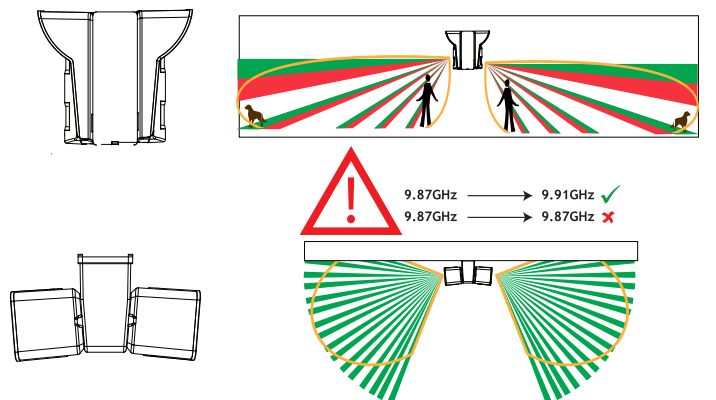

XD-BRKT/FIXED

Fixed bracket

Environmental Class IV

Low Mount (1.5m XD15TT)

High Mount (2.4m XD10TTAM)

START →