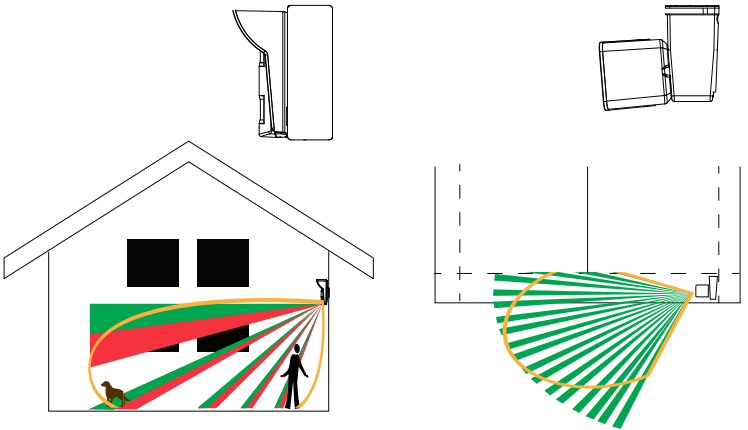

XD-BRKT/FIXED

Fixed bracket

Environmental Class IV

Low Mount (1.5m XD15TT)

High Mount (2.4m XD10TTAM)

START →