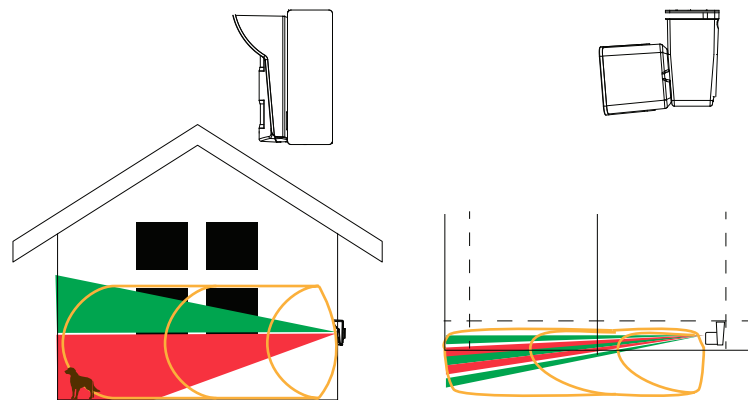

XD-BRKT/FIXED

Fixed bracket

Environmental Class IV

Low Mount (1.5m XD15TT)

High Mount (2.4m XD10TTAM)

START →