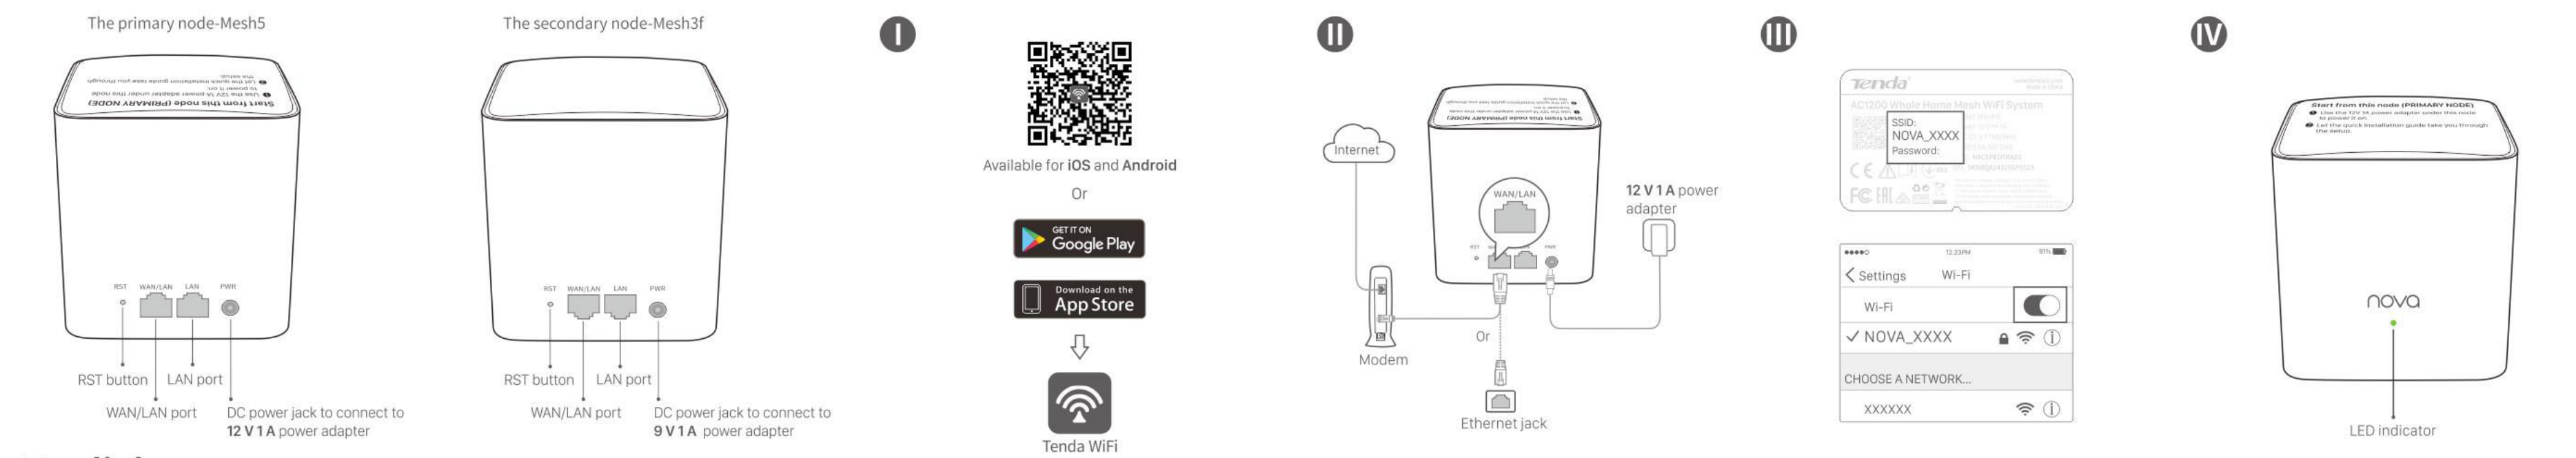

120 mm 480 mm

- I Installing the Tenda WiFi App
II Connecting the Primary Node
III Connecting the Mobile Device to the Primary Node
IV Connecting the Primary Node to the Internet
V Connecting the Secondary Node to the Internet