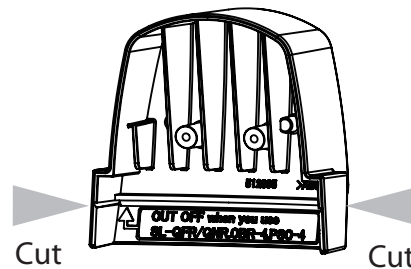

INSTALLATION INSTRUCTIONS

Smart Line™ series OPTION

ANTI BIRD CAP **ABC-4**

- Prevent birds and small animals from the detector to reduce the false alarm.
- Prevent streaming rain and snow from the front of the detector to keep the sensitivity.

PARTS IDENTIFICATION

Cap : 2 , Anti bird needle : 4 , 3x10 Self tapping : 4

1 INTRODUCTION

- 1** Fix the anti bird needle onto the cap.

Note>>

When using ABC-4 for SL-350QFR, SL-350QNR, PSC-4 and CBR-4, cut off the notch of ABC-4.

- 2** Knock out the cover and fix the ABC-4 on the cover. And then, tighten two screws from inside of the cover.

2 DIMENSIONS

Unit:mm(inch)

OPTEX CO., LTD. (JAPAN)
 (ISO 9001 Certified)
 (ISO 14001 Certified)
 5-8-12 Ogoto Otsu
 Shiga 520-0101
 JAPAN
 TEL:+81-77-579-8670
 FAX:+81-77-579-8190
 URL:<http://www.optex.co.jp/e/>