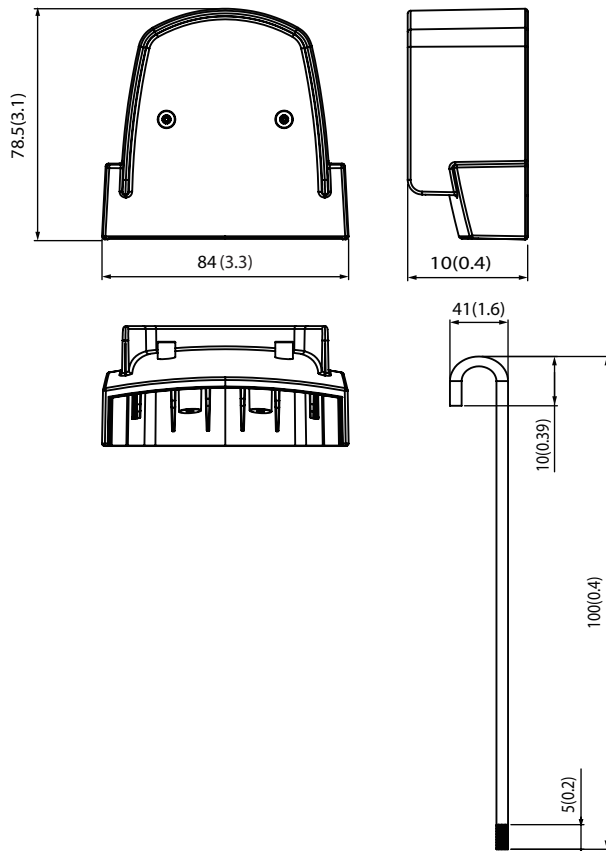

PARTS IDENTIFICATION

Cap : 2 , Anti bird needle : 4 , 3x10 Self tapping : 4

1 INTRODUCTION

- 1** Fix the anti bird needle onto the cap.

Note>>

When using ABC-4 for SL-350QFR, SL-350QNR, PSC-4 and CBR-4, cut off the notch of ABC-4.

- 2** Knock out the cover and fix the ABC-4 on the cover. And then, tighten two screws from inside of the cover.

2 DIMENSIONS

Unit:mm(inch)

OPTEX CO., LTD. (JAPAN)
 (ISO 9001 Certified)
 (ISO 14001 Certified)
 5-8-12 Ogoto Otsu
 Shiga 520-0101
 JAPAN
 TEL:+81-77-579-8670
 FAX:+81-77-579-8190
 URL:<http://www.optex.co.jp/e/>