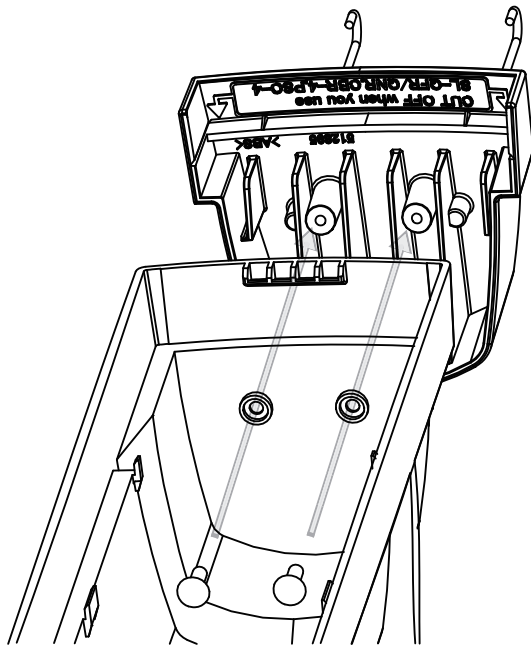

INSTALLATION INSTRUCTIONS

Smart Line™ series OPTION

ANTI BIRD CAP **ABC-4**

- Prevent birds and small animals from the detector to reduce the false alarm.
- Prevent streaming rain and snow from the front of the detector to keep the sensitivity.

PARTS IDENTIFICATION

Cap : 2 , Anti bird needle : 4 , 3x10 Self tapping : 4

1 INTRODUCTION

- 1** Fix the anti bird needle onto the cap.

Note>>

When using ABC-4 for SL-350QFR, SL-350QNR, PSC-4 and CBR-4, cut off the notch of ABC-4.

- 2** Knock out the cover and fix the ABC-4 on the cover. And then, tighten two screws from inside of the cover.

2 DIMENSIONS

Unit:mm(inch)

OPTEX CO., LTD. (JAPAN)
 (ISO 9001 Certified)
 (ISO 14001 Certified)
 5-8-12 Ogoto Otsu
 Shiga 520-0101
 JAPAN
 TEL:+81-77-579-8670
 FAX:+81-77-579-8190
 URL:<http://www.optex.co.jp/e/>