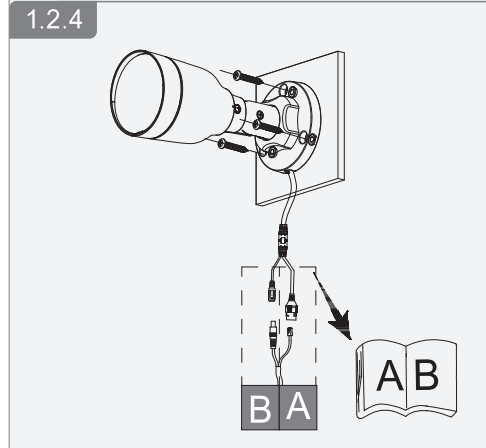

1.2.51.32.15892-000

Bullet Network Camera

Installation Guide

V1.0.0

A Optional

B

1

2