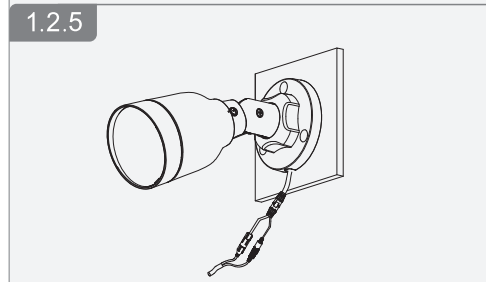

1.2.51.32.15892-000

Bullet Network Camera

Installation Guide

V1.0.0

A Optional

B

1

2