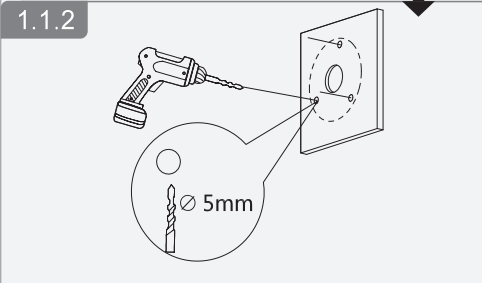

1.2.51.32.15892-000

Bullet Network Camera

Installation Guide

V1.0.0

A Optional

B

1

2