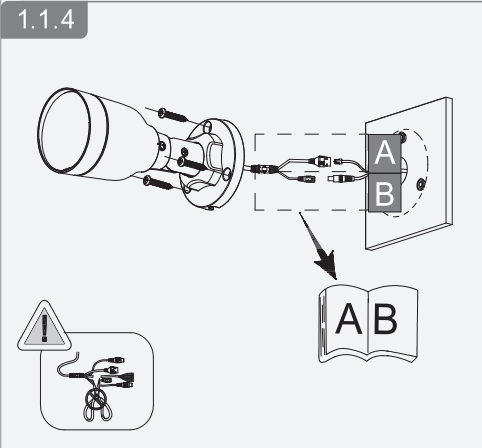

1.2.51.32.15892-000

Bullet Network Camera

Installation Guide

V1.0.0

A Optional

B

1

2