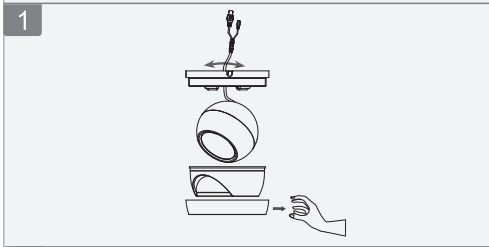

HDCVI Eyeball Camera Installation Guide v1.0.4

A

B

C