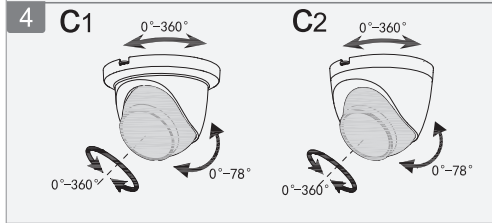

HDCVI Eyeball Camera Installation Guide v1.0.4

A

B

C