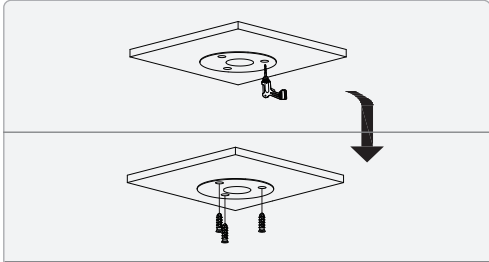

# HDCVI Eyeball Camera Installation Guide v1.0.4