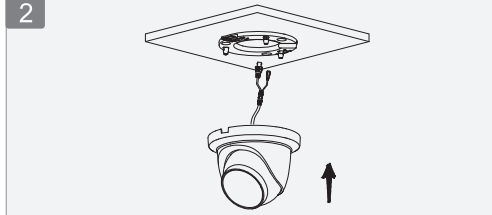

HDCVI Eyeball Camera Installation Guide v1.0.4

A

B

C