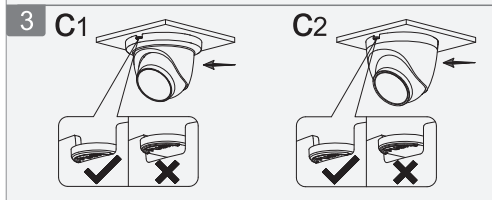

HDCVI Eyeball Camera Installation Guide v1.0.4

A

B

C