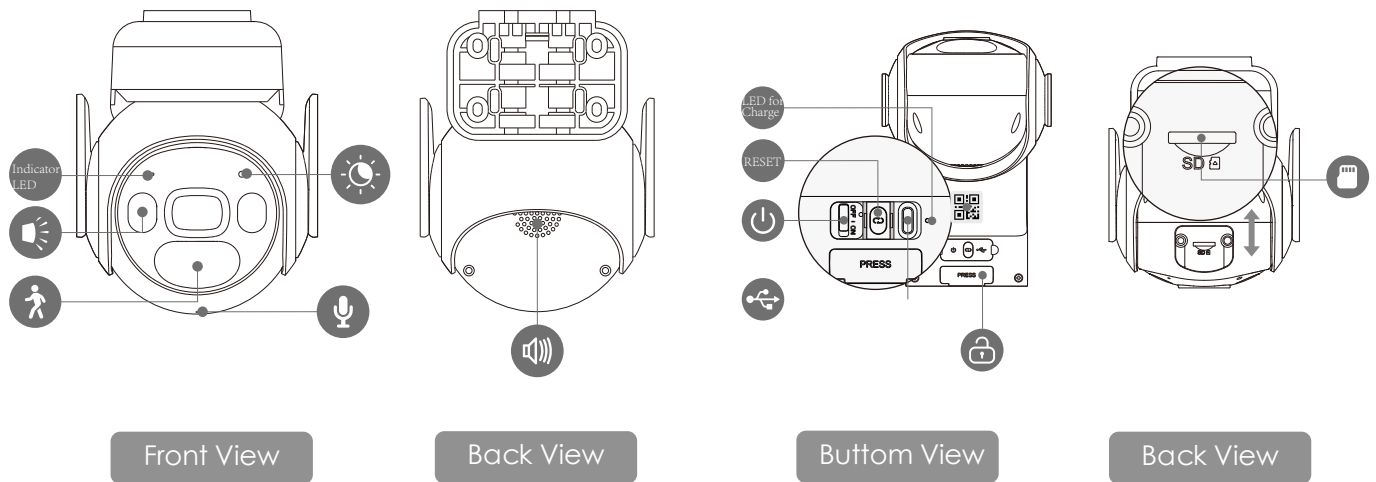

Specifications

Camera

3MP(2304*1296)
Night Vision: 20m(23ft) Distance
3.6mm Fixed Lens
Field of View : 120° (D),
(330° Pan, 90° Tilt)
15000mAh Rechargeable Battery

Video & Audio

Video Compression : H.265
Up to 15fps Frame Rate
8x Digital Zoom
Two-way Audio

Notice Management

Motion Detection
Human Detection
Configurable Region
Performance mode

Storage

Local Storage: SD Card (Up to 256GB)
Cloud Storage: Imou Subscription Plan
Record, view, and save events in your Imou app with a 31 day trial of the Imou Subscription Plan.

Network

Wi-Fi:IEEE802.11b/g/n,50m Open Field
Imou App: iOS, Android

Auxiliary Interface

Built-in Mic & Speaker
Power on / off Button
Reset Button

General

DC 5V 2A Power / Imou Solar Panel Supply
Power Consumption:< 3.5W
Operating Temperature:-20°C~+50°C (-4°F~122°F)
Charging Temperature:-0°C~+45°C (32°F~112°F)
Camera Dimensions: 177*110*142 mm (6.97*4.33*5.59 inch)
Camera Weight: 718g (1.58 lb)
CE, UKCA

What's in the box

- 1x Camera
- 1x Power Cable(1m)
- 1x Mounting Template
- 4x Screws
- 1x Quick Start Guide
- 1x Mounting Bracket
- 4x Expansion Screw