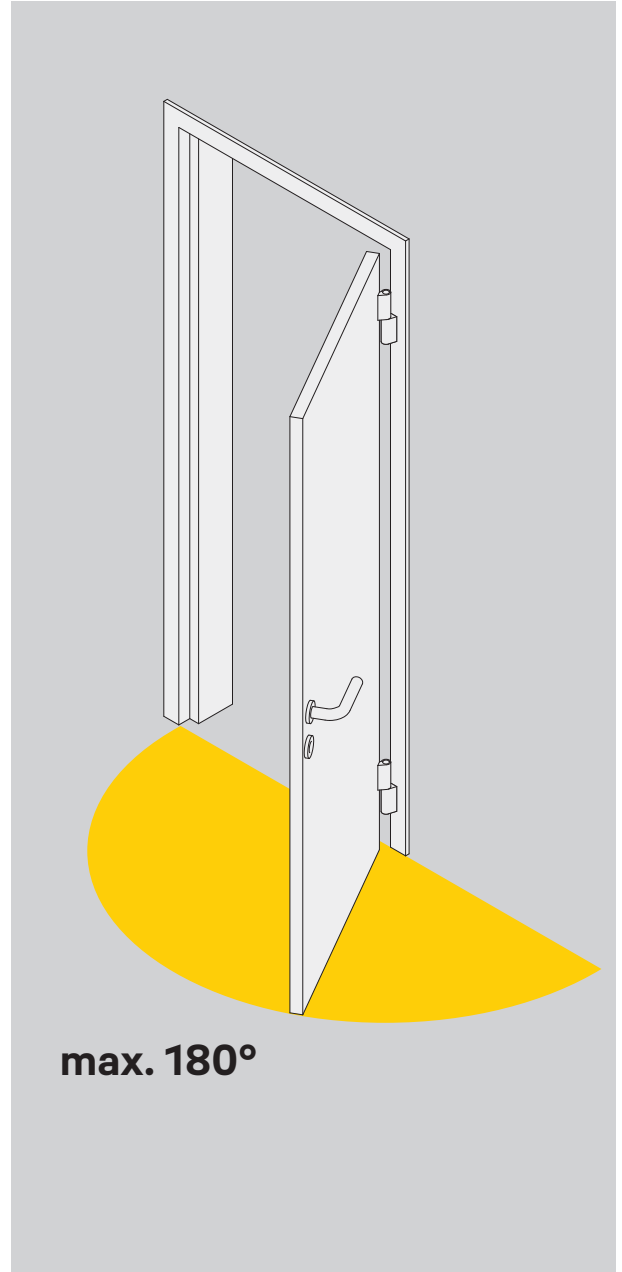

CE	Abloy Oy, PO Box 108 80101 Joensuu, Finland	21
	Yale 3500	EN 1154:1996/A1:2002/AC:2006 2812-CPR-AD5500
		4 8 2/3/4 1 1 3
Dangerous substances: None