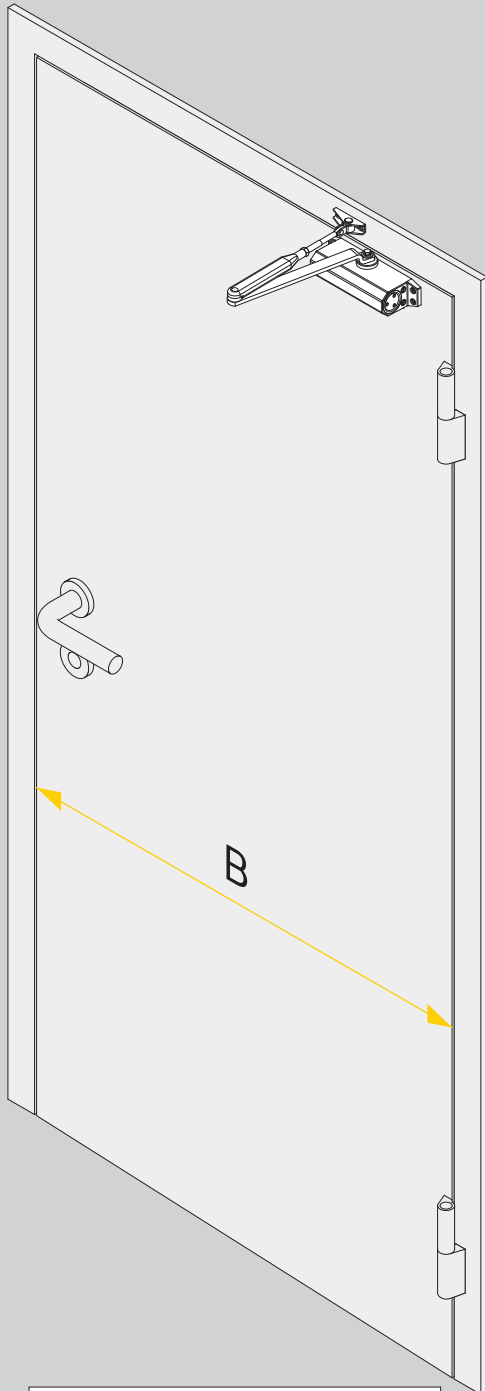

Instrucțiuni instalare

D001147872

29.3.2021

DoP

	B
EN2	≤ 850mm
EN3	≤ 950mm
EN4	≤ 1100mm