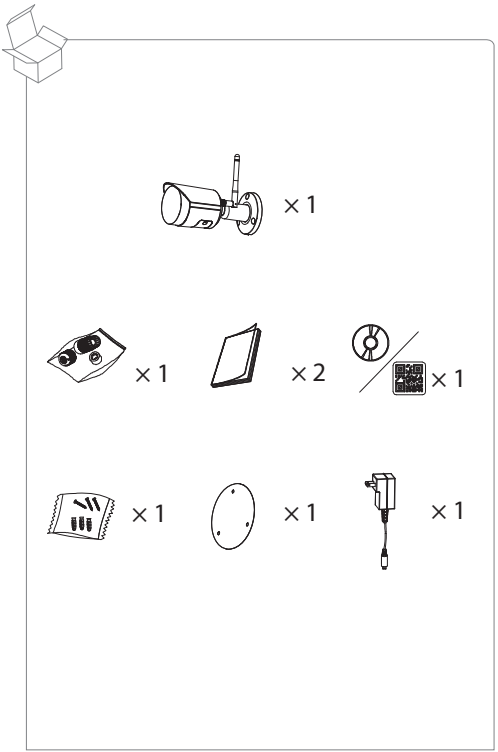

# Bullet Network Camera

Installation Guide

V1.0.0

2.2.3

2.2.4

2.2.5

2.2.6

**A** Optional