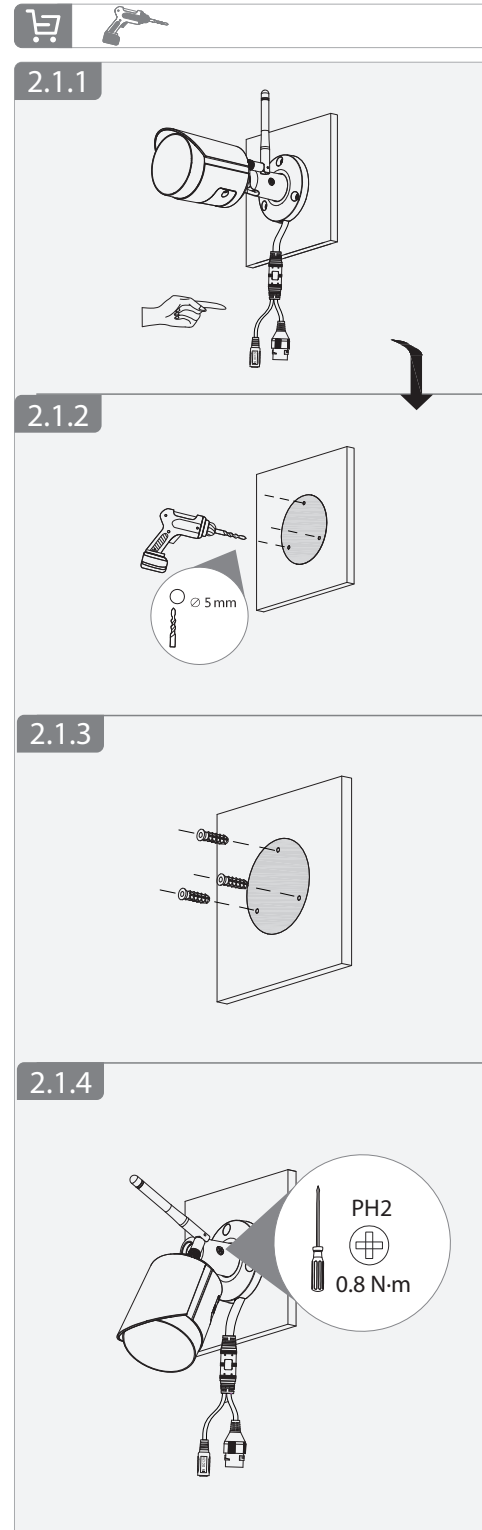

# Bullet Network Camera

Installation Guide

V1.0.0

2.2.3

2.2.4

2.2.5

2.2.6

**A** Optional