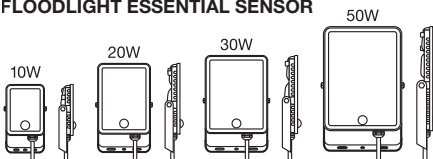

FLOODLIGHT ESSENTIAL SENSOR