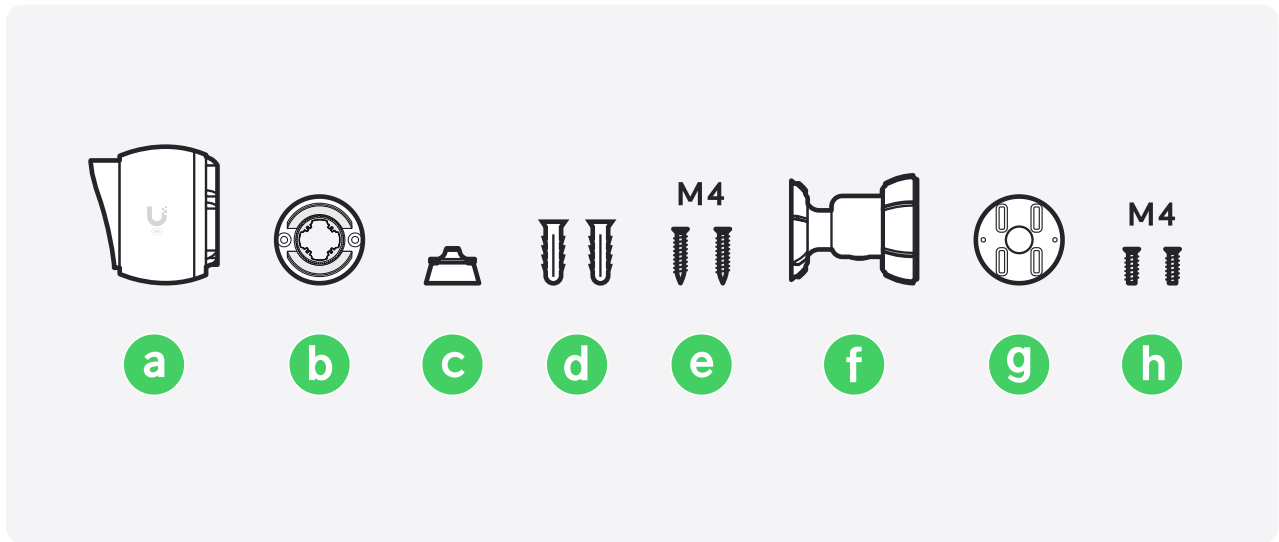

G5 Bullet

1

A

B

C

2

Internet

UniFi Gateway Console