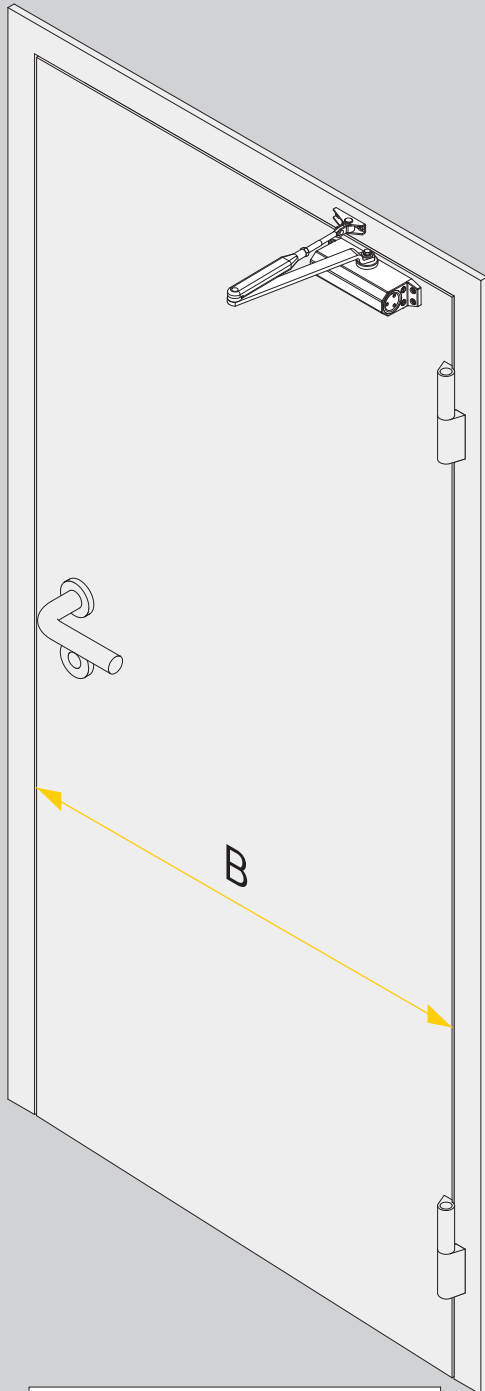

Instrucțiuni instalare

D001147872

29.3.2021

DoP

	B	
EN2	≤	850mm
EN3	≤	950mm
EN4	≤	1100mm