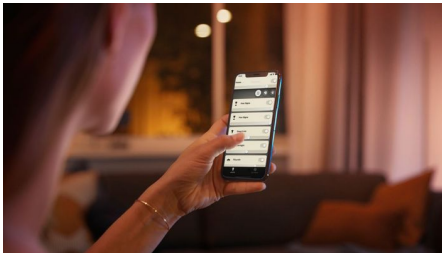

Control up to 10 lights

With the Hue Bluetooth app, you can control your Hue smart lights in a single room of your home. Add up to 10 smart lights and control them all with just the touch of a button on your mobile device.

Control lights with your voice

Philips Hue works with Amazon Alexa and the Google Assistant when paired with a compatible Google Nest or Amazon Echo device. Simple voice commands allow you to control multiple lights in a room or just a single lamp.