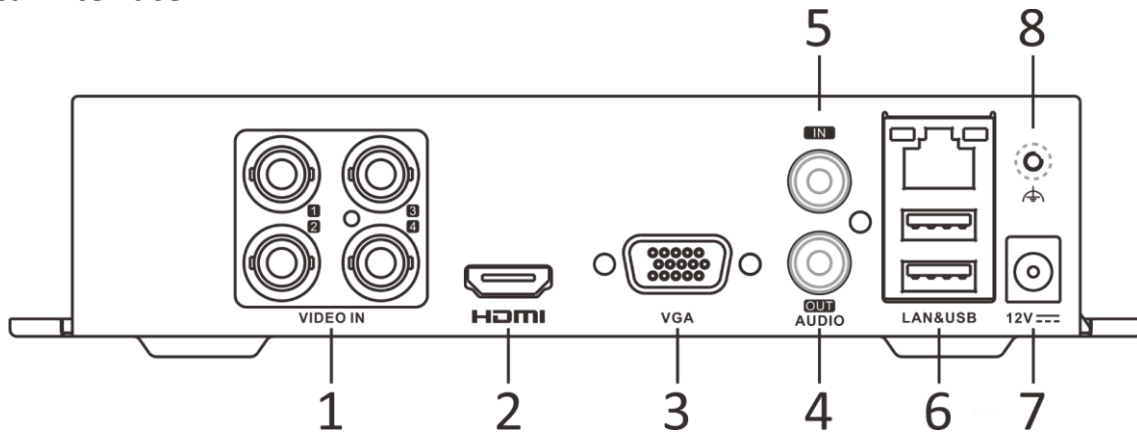

Dimension (W × D × H)	200 × 200 × 45 mm (7.9 × 7.9 × 1.8 inch)
Weight	≤ 1.16 kg (2.6 lb)

▪ Available Model

iDS-7104HUHI-M1/S(标配)(C)(样机), iDS-7104HUHI-M1/S(中性)(C)(样机),

▪ Physical Interface

No.	Description	No.	Description
1	Video and coaxial audio in	5	AUDIO IN, RCA connector
2	HDMI interface	6	LAN network interface and USB interface
3	VGA interface	7	12 VDC power input
4	AUDIO OUT, RCA connector	8	GND