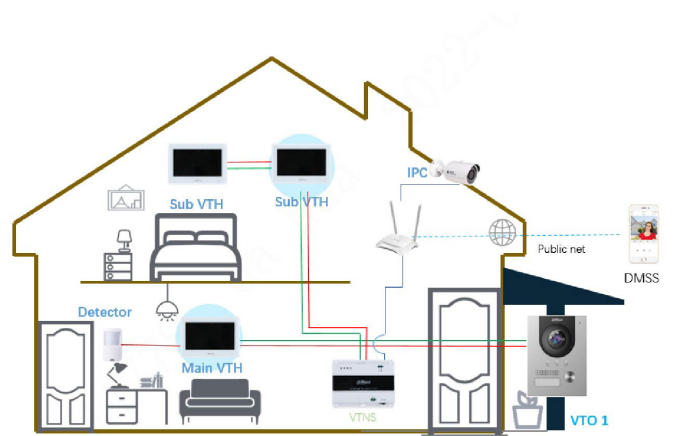

Operating Temperature	-10 °C to +55 °C (+14 °F to 131 °F)
Operating Humidity	10%-95% RH (non-condensing)
Operating Altitude	Beneath 3000 m (9842.52 ft)
Power Consumption	Standby ≤ 2 W; working ≤ 6 W
Net Weight	0.35 kg (0.78 lb)
Gross Weight	0.56 kg (1.23 lb)

Application