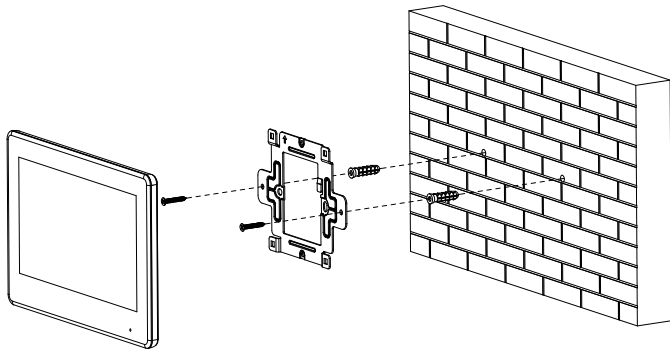

General

Appearance Color	White/Black
Power Supply	48 VDC 1.25 A
Installation	Surface mount
Certifications	CE; FCC
Dimensions	189.0 mm × 130.0 mm × 26.9 mm (7.44" × 5.12" × 1.06")

Operating Temperature	-10 °C to +55 °C (+14 °F to 131 °F)
Operating Humidity	10%-95% RH (non-condensing)
Operating Altitude	Beneath 3000 m (9842.52 ft)
Power Consumption	Standby ≤ 2 W; working ≤ 6 W
Net Weight	0.35 kg (0.78 lb)
Gross Weight	0.56 kg (1.23 lb)

Application

Ordering Information

Type	Model	Description
IP Indoor Monitor	DHI-VTH5422HW-W/ DHI-VTH5422HB-W	2-wire IP & Wi-Fi Indoor Monitor

Installation

Dimensions (mm[inch])