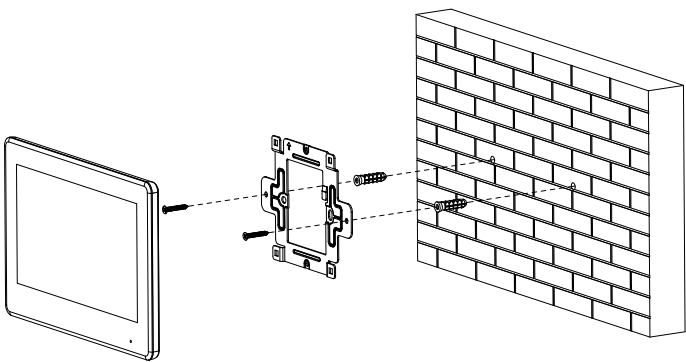

Alarm

SOS	Yes
-----	-----

General

Color	White
Power Supply	48 VDC 1.25 A
Installation	Surface mount
Certifications	CE; FCC
Accessory	Bracket and alarm ribbon cable (included)
Dimensions	189.6 mm × 134.6 mm × 26.0 mm (7.50" × 5.30" × 1.00")
Operating Temperature	-10°C to +55°C (+14°F to 131°F)
Operating Humidity	10%–95% RH (non-condensing)
Operating Altitude	Beneath 3000 m (9842.52 ft)

Installation

Dimensions (mm[inch])

Application