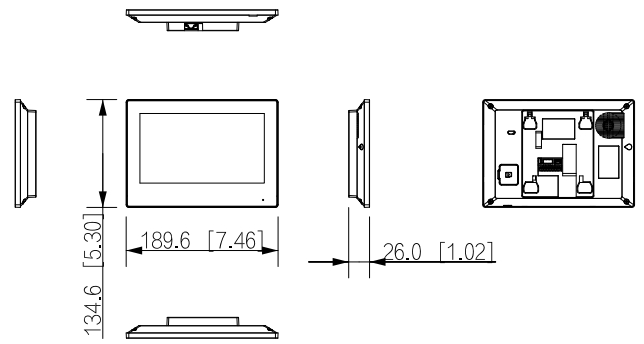

Alarm

SOS	Yes
-----	-----

General

Color	White
Power Supply	48 VDC 1.25 A
Installation	Surface mount
Certifications	CE; FCC
Accessory	Bracket and alarm ribbon cable (included)
Dimensions	189.6 mm × 134.6 mm × 26.0 mm (7.50" × 5.30" × 1.00")
Operating Temperature	-10°C to +55°C (+14°F to 131°F)
Operating Humidity	10%–95% RH (non-condensing)
Operating Altitude	Beneath 3000 m (9842.52 ft)

Power Consumption	Standby ≤ 2 W; working ≤ 6 W
Net Weight	0.34 kg (0.74 lb)
Gross Weight	0.58 kg (1.27 lb)
Gross Weight	575 g (1.27 lb)

Ordering Information

Type	Model	Description
2-wire&Wi-Fi Indoor Monitor	DHI-VTH2622GW-W	2-wire Digital & WiFi Indoor Monitor

Installation

Dimensions (mm[inch])

Application