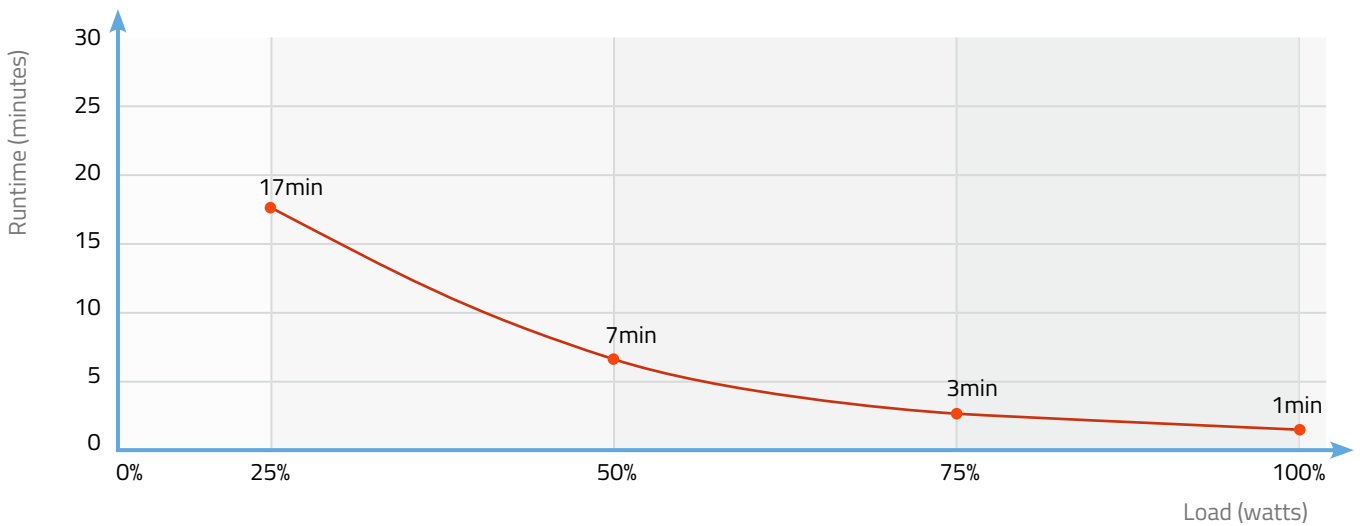

Running time on battery

Logistics

Carton Box Size (LxWxH)	510 x 241 x 313 mm
Pieces in the Carton Box	1
Net & Gross weight / CTN	N.W.: 16.6 kg / G.W.: 17.53 kg

Certificates