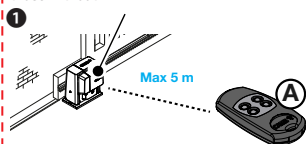

CAME

ACCESSORIES

ROLLING CODE MODEL

AT04EV

cod. 001AT04EV

KEY

- **(A)** Saved transmitter
- **(B)** New transmitter

Procedure for control panels with self-learning rolling function [U8] (activate the function) and those without.