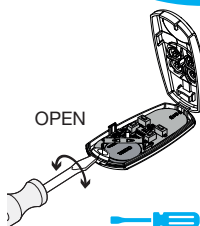

16 g

32 x 68 x 13 mm

50 - 150 m

433.92

MHz

1 x CR2032
3 V DC Lithium

COMPATIBLE MODELS: CAME ROLLING CODE TRANSMITTERS

CE EAC

FA01487M27 - 10/2020