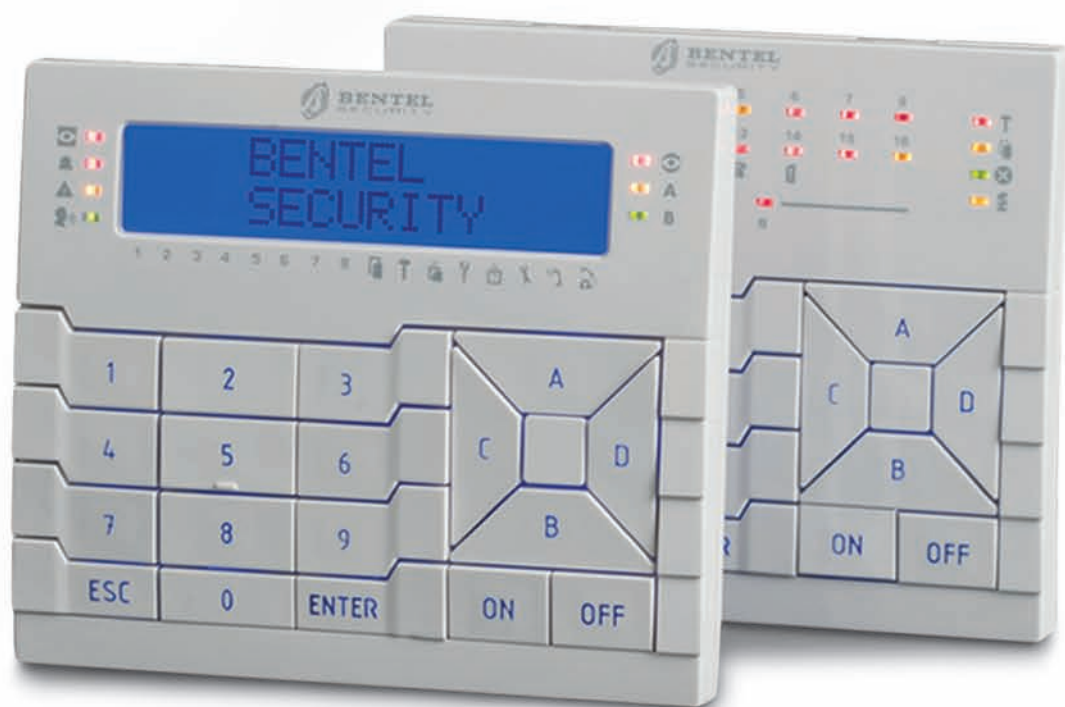

BENTEL
SECURITY

PREMIUM LINE KEYPADS

- Two versions: LCD, LED
- Blu display with regulation of the contrast to optimize the legibility in different conditions of environment's illumination
- Surface mounting and flush mounting with dedicated accessory BKP-BOX
- Key reader function thanks to a built in wireless key reader
- 3 programmable I/O
- Plug-in approach: electronic fixed on the cover
- Very simple and fast installation without cabling problems: terminals only on the back
- Easy to fix on the wall because of the integrated "bubble" accessory
- Continue adjustable volume

BENTEL
SECURITY

PREMIUM LINE

Bentel Security has developed the new Premium Line keypads in order to exceed the need for quality, reliability and accuracy in high profile installations.

The elegant and innovative design makes the Premium keypad adaptable to any interior décor, offering the possibility to choose between surface and flush mounting.

Premium, has an integrated Proxi Key reader function and 3 programmable I/O, it is without a doubt the most suitable keypad when it comes to integrating high-performance and unique design.

VALUE PROPOSITION

MAIN FEATURES

TWO VERSIONS: LCD, LED

LCD

- 2-line display, each consisting of 16 characters. The display shows the system programming and the alarm functions
- 7 LEDs for signalling
Behaviour: on, off, slow flashing, fast flashing
Colours: 3 red, 2 yellow, 2 green
- Display and back lighting colour: blue