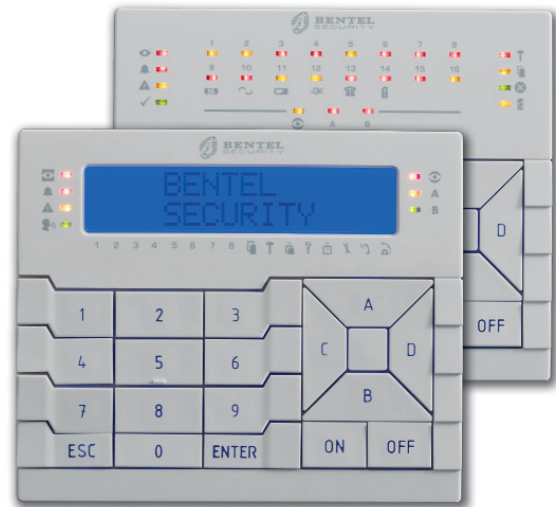

BENTEL
SECURITY

PREMIUM LINE KEYPADS

- Two versions: LCD, LED
- Blu display with regulation of the contrast to optimize the legibility in different conditions of environment's illumination
- Surface mounting and flush mounting with dedicated accessory BKP-BOX
- Key reader function thanks to a built in wireless key reader
- 3 programmable I/O
- Plug-in approach: electronic fixed on the cover
- Very simple and fast installation without cabling problems: terminals only on the back
- Easy to fix on the wall because of the integrated "bubble" accessory
- Continue adjustable volume

BENTEL
SECURITY

PREMIUM LINE

Bentel Security has developed the new Premium Line keypads in order to exceed the need for quality, reliability and accuracy in high profile installations.

The elegant and innovative design makes the Premium keypad adaptable to any interior décor, offering the possibility to choose between surface and flush mounting.

Premium, has an integrated Proxi Key reader function and 3 programmable I/O, it is without a doubt the most suitable keypad when it comes to integrating high-performance and unique design.

VALUE PROPOSITION

MAIN FEATURES

TWO VERSIONS: LCD, LED

LCD

- 2-line display, each consisting of 16 characters. The display shows the system programming and the alarm functions
- 7 LEDs for signalling
Behaviour: on, off, slow flashing, fast flashing
Colours: 3 red, 2 yellow, 2 green
- Display and back lighting colour: blue