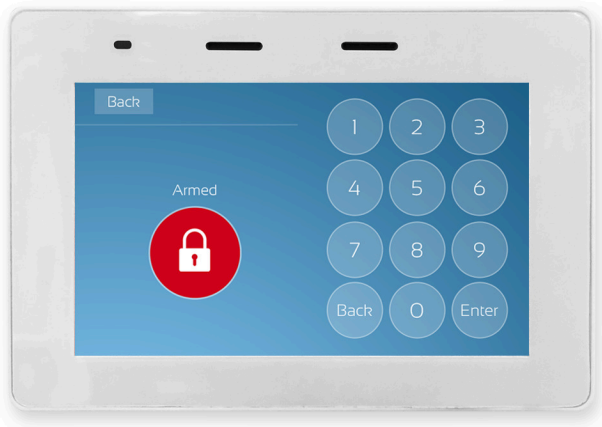

Simplify Your Alarm

Intuitive user interface for smooth alarm operations, custom programming & review without the use of a manual. Select your own screen savers, backgrounds & home screen functions to suit your lifestyle

Keypad