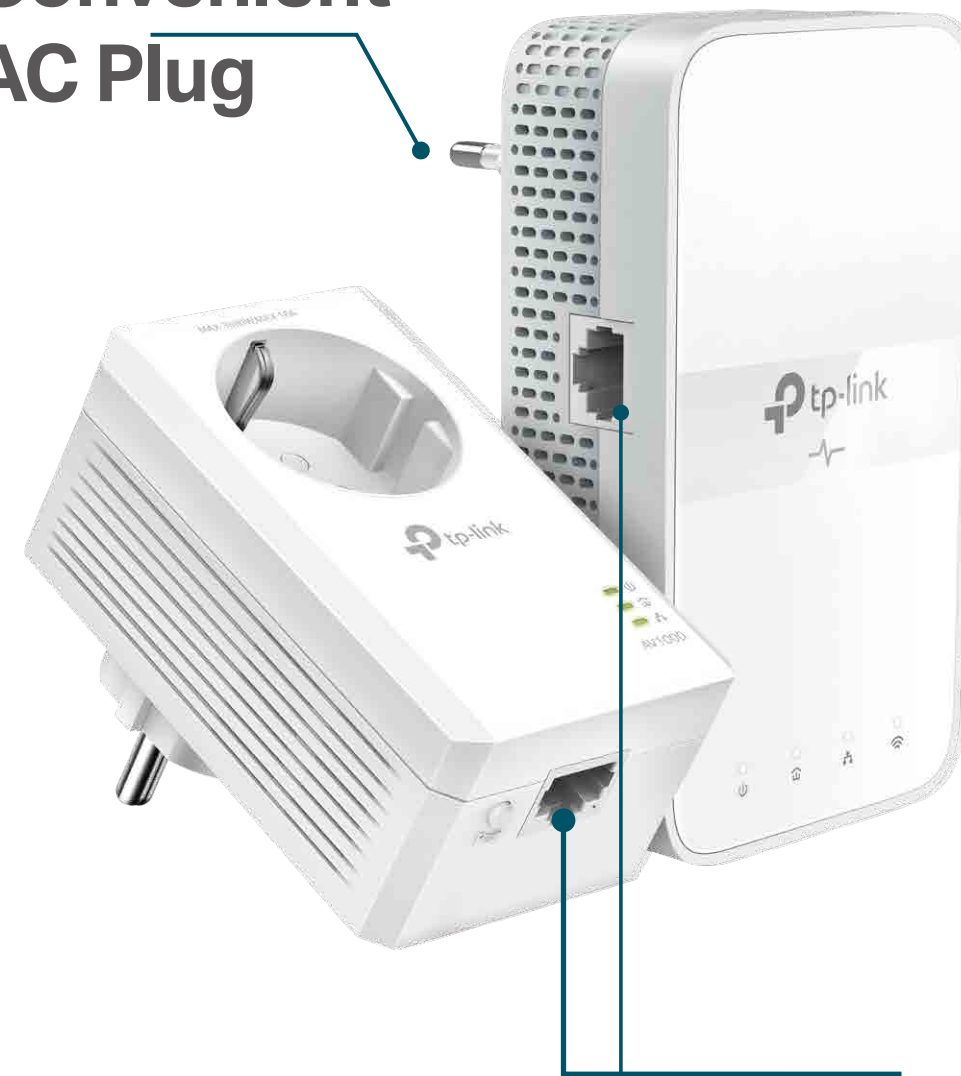

Specifications

Hardware

- Transmission Speeds:
  - Powerline: Up to 1000 Mbps
  - Ethernet: 10/100/1000 Mbps
- Standards and Protocols:
  - HomePlug AV2, HomePlug AV, IEEE 1901, IEEE 802.3, IEEE 802.3u, IEEE 802.3ab, IEEE 802.11b/g/n (2.4GHz), IEEE 802.11a/n/ac (5GHz)
- Interface: TL-WPA7617: 1 Ethernet Port; TL-PA7017P: 1 Ethernet Port
- Plug Type: EU
- Button: Pair, Reset, Wi-Fi Clone, LED On/Off
- LED Indicator: Power, Powerline, Ethernet, Wi-Fi
- Dimensions (W x D x H):
  - TL-WPA7617: 2.7 × 1.4 × 4.9 in. (69.5 × 35 × 124.1 mm)
  - TL-PA7017P: 2.3 × 1.7 × 3.7 in. (58 × 42 × 95 mm)
- IGMP: IGMP v1/v2/v3
- Range: Up to 300 meters/1000 feet over existing electrical wiring
- Compatibility:
  - Compatible with all HomePlug AV & AV2 standard powerline adapters

Convenient AC Plug

Pair Button

Instantly sync and secure all adapters on your network

LED On/Off Button

Wi-Fi Button

One-touch Wi-Fi configuration automatically copies your router's name and password

Gigabit Ethernet Ports

Create faster connections for PCs, game consoles, STBs, and more