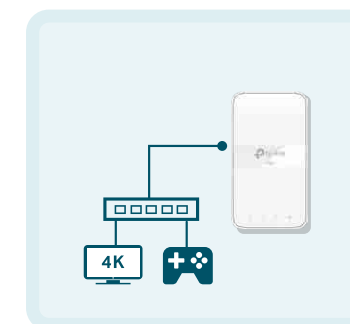

- Electrical Wiring
- Ethernet Cable
- 📶 2.4 GHz 300 Mbps†
- 📶 5 GHz 867 Mbps†

HomePlug AV2 Standard Compliant

Provides users with stable, high-speed data transfer rates of up to 1000 Mbps on a line length of up to 300 meters.†

One-Touch Wi-Fi Configuration

With just a tap, copy your router's wireless settings onto the extender to share the same SSID and password.

Gigabit Ethernet for Reliable Connections

Provide warp-speed wired connections for 4K HD streaming, lag-free gaming, and more.