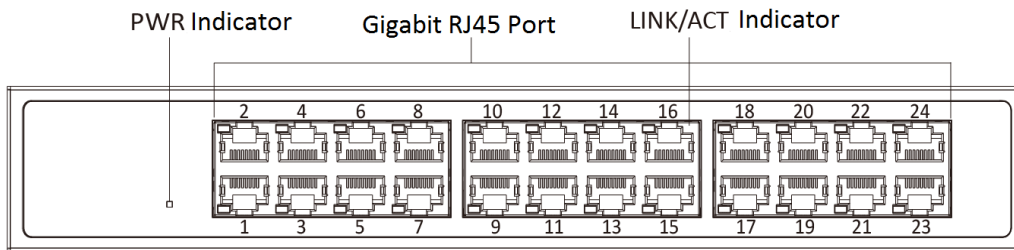

Physical Interface

Front panel: