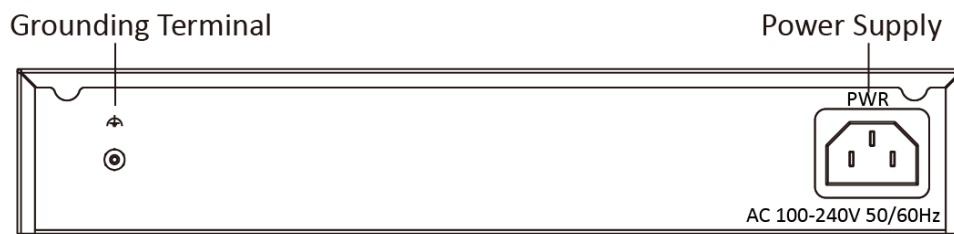

## Specification

Model		DS-3E1524-EI
Network parameters	Port number	24 × gigabit fiber optical ports
	Port type	RJ45 port, full duplex, MDI/MDI-X adaptive
	Standard	IEEE 802.3, IEEE 802.3u, IEEE 802.3x, and IEEE 802.3ab
	Forwarding mode	Store-and-forward switching
	Working mode	Standard mode (default)
	MAC address table	8 K
	Switching capacity	48 Gbps
	Packet forwarding rate	35.712 Mpps
	Internal cache	2 Mbits
General	Shell	Metal material, fan-free design
	Weight	1.62 kg (3.57 lb)
	Dimension (L × H × D)	335 mm × 44.5 mm × 175.8 mm (13.19" × 1.75" × 6.92")
	Operating temperature	-10°C to 55°C (14°F to 131°F)
	Storage temperature	-40°C to 85°C (-40°F to 185°F)
	Operating humidity	5% to 95% (no condensation)
	Relative humidity	5% to 95% (no condensation)
	Power supply	220 VAC, 50/60 Hz, Max. 0.7 A
	Power source	18 W
	Max. power consumption	13 W
Software function	Device maintenance	Support remote upgrade, recovering default parameters, viewing logs, configuring basic network parameters.
	Typology display	Support typology display.
	Port configuration	Support rate, flow control, and switch configuration
	Link aggregation	Support static link aggregation with up to 2 aggregation groups and up to 4 ports in each group.
	Device status alarm	Support the device status alarm.
	Network management	Support client management.
	Port statistics	Support port transmitting/receiving real-time rate statistics, 7-day transmitting/receiving peak rate statistics.
Approval	EMC	FCC (47 CFR Part 15, Subpart B); CE-EMC (EN 55032: 2015, EN 61000-3-2: 2014, EN 61000-3-3: 2013, EN 55024: 2010 +A1: 2015); RCM (AS/NZS CISPR 32: 2015); IC (ICES-003: Issue 6, 2016)
	Safety	UL (UL 60950-1); CB (IEC 60950-1:2005 + Am 1:2009 + Am 2:2013); CE-LVD (EN 60950-1:2005 + Am 1:2009 + Am 2:2013)
	Chemistry	CE-RoHS (2011/65/EU); WEEE (2012/19/EU); Reach (Regulation (EC) No 1907/2006)

## Physical Interface

Front panel:

Rear panel: