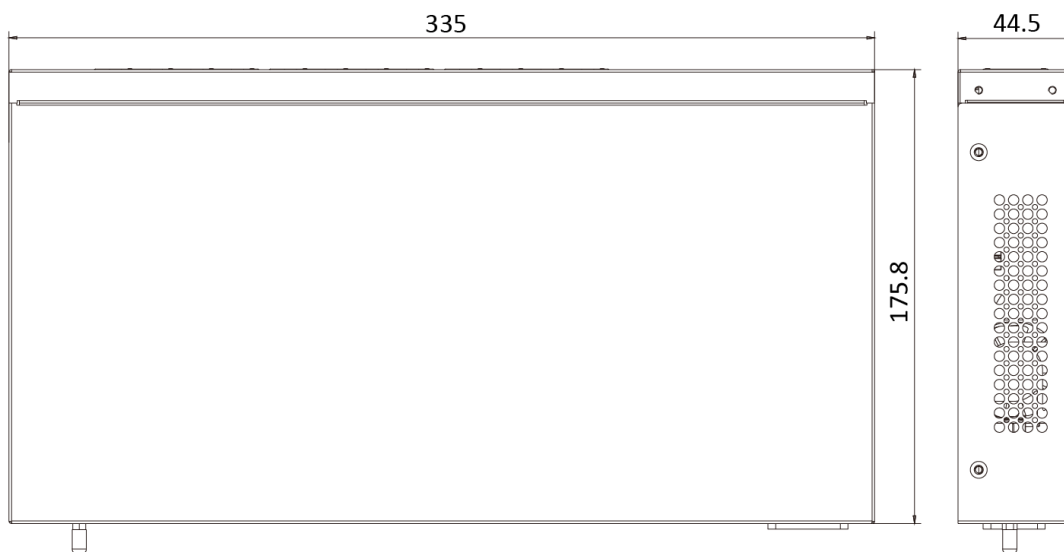

## Specification

Model		DS-3E1524-EI
Network parameters	Port number	24 × gigabit fiber optical ports
	Port type	RJ45 port, full duplex, MDI/MDI-X adaptive
	Standard	IEEE 802.3, IEEE 802.3u, IEEE 802.3x, and IEEE 802.3ab
	Forwarding mode	Store-and-forward switching
	Working mode	Standard mode (default)
	MAC address table	8 K
	Switching capacity	48 Gbps
	Packet forwarding rate	35.712 Mpps
	Internal cache	2 Mbits
General	Shell	Metal material, fan-free design
	Weight	1.62 kg (3.57 lb)
	Dimension (L × H × D)	335 mm × 44.5 mm × 175.8 mm (13.19" × 1.75" × 6.92")
	Operating temperature	-10°C to 55°C (14°F to 131°F)
	Storage temperature	-40°C to 85°C (-40°F to 185°F)
	Operating humidity	5% to 95% (no condensation)
	Relative humidity	5% to 95% (no condensation)
	Power supply	220 VAC, 50/60 Hz, Max. 0.7 A
	Power source	18 W
	Max. power consumption	13 W
Software function	Device maintenance	Support remote upgrade, recovering default parameters, viewing logs, configuring basic network parameters.
	Typology display	Support typology display.
	Port configuration	Support rate, flow control, and switch configuration
	Link aggregation	Support static link aggregation with up to 2 aggregation groups and up to 4 ports in each group.
	Device status alarm	Support the device status alarm.
	Network management	Support client management.
	Port statistics	Support port transmitting/receiving real-time rate statistics, 7-day transmitting/receiving peak rate statistics.
Approval	EMC	FCC (47 CFR Part 15, Subpart B); CE-EMC (EN 55032: 2015, EN 61000-3-2: 2014, EN 61000-3-3: 2013, EN 55024: 2010 +A1: 2015); RCM (AS/NZS CISPR 32: 2015); IC (ICES-003: Issue 6, 2016)
	Safety	UL (UL 60950-1); CB (IEC 60950-1:2005 + Am 1:2009 + Am 2:2013); CE-LVD (EN 60950-1:2005 + Am 1:2009 + Am 2:2013)
	Chemistry	CE-RoHS (2011/65/EU); WEEE (2012/19/EU); Reach (Regulation (EC) No 1907/2006)

## Physical Interface

Front panel:

Rear panel:

## Dimension (unit: mm)