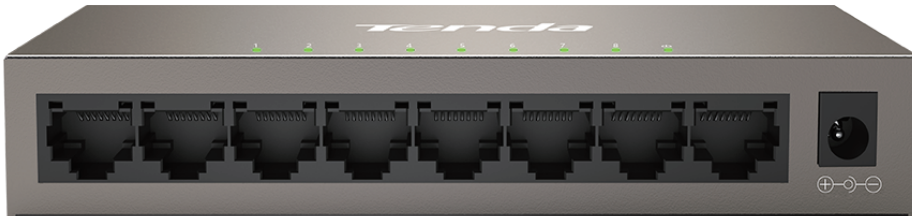

**Tenda**

All for better networking.

**TEG1008M**

**8-Port Gigabit Desktop Switch**

Link  
More

### 8-Port Gigabit Desktop Switch

#### Product Description

TEG1008M is a high-performance 8-port full Gigabit desktop Ethernet switch designed for Tengda's high-speed cascading scenarios for small and medium-sized surveillance, small and medium-sized businesses. Designed with a mini steel shell, it does not take up space and has a strong heat dissipation. Provides 8 10/100/1000 Mbps auto-negotiation ports, which increases transmission rate by 10 times, improves large file forwarding rate, and effectively solves problems such as video jams and picture loss in high-definition surveillance environments. The TEG1008M supports desktop/wall mount installation, plug and play, no setup, easy to use, and is ideal for improving network performance.