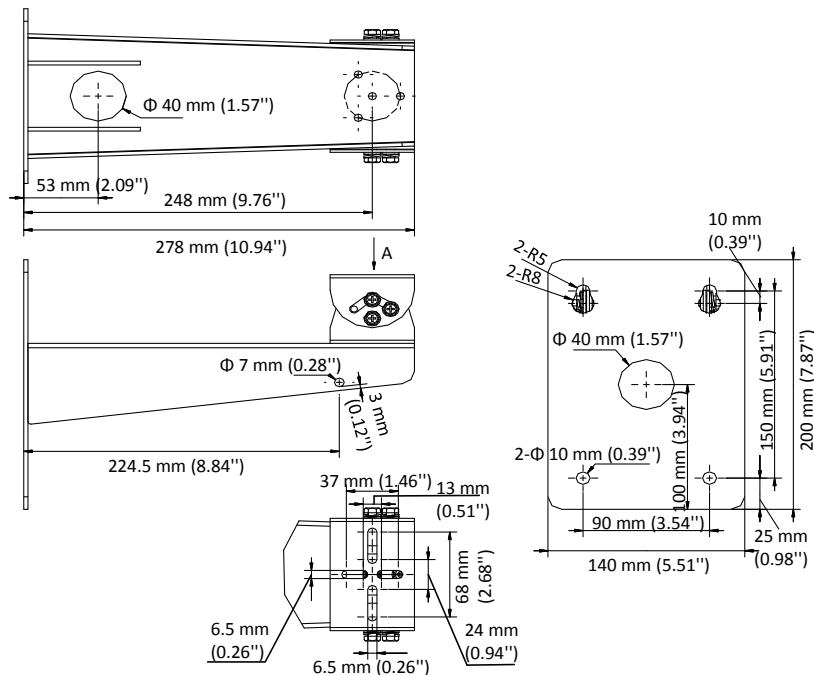

DS-1704ZJ-Y-AC(OS)

Wall Mount

Feature

- Adjustable tilt angle from -45° to 45°, and pan angle from -45° to 45°
- The cable hole design facilitates the cable routing
- Stainless steel with anti-corrosion surface spray treatment

Dimension

Available Model

DS-1704ZJ-Y-AC(OS)

Parameter

Model	DS-1704ZJ-Y-AC(OS)
Parameters	Wall Mount for Explosion-Proof Bullet Camera
Appearance	Silver moon grey
Material	SUS316L Stainless steel
Dimension	140 mm × 200 mm × 278 mm (5.51" × 7.87" × 10.94")
Weight	Approx. 2158 g (4.76 lb.)

Note

- The mount should be installed on a flat surface.
- Waterproof rubber is necessary for the outdoor application.
- The wall should be capable of supporting at least 8 times as much as the total weight of the camera, and the mount.
- The maximum load capacity of the mount is 8 kg (17.64 lb.).