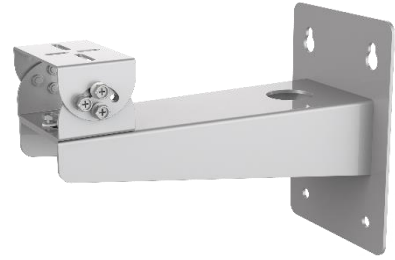

DS-1704ZJ-Y-AC(OS)

Wall Mount

Feature

- Adjustable tilt angle from -45° to 45°, and pan angle from -45° to 45°
- The cable hole design facilitates the cable routing
- Stainless steel with anti-corrosion surface spray treatment

Dimension

Available Model

DS-1704ZJ-Y-AC(OS)

Parameter

Model	DS-1704ZJ-Y-AC(OS)
Parameters	Wall Mount for Explosion-Proof Bullet Camera
Appearance	Silver moon grey
Material	SUS316L Stainless steel
Dimension	140 mm × 200 mm × 278 mm (5.51" × 7.87" × 10.94")
Weight	Approx. 2158 g (4.76 lb.)

Note

- The mount should be installed on a flat surface.
- Waterproof rubber is necessary for the outdoor application.
- The wall should be capable of supporting at least 8 times as much as the total weight of the camera, and the mount.
- The maximum load capacity of the mount is 8 kg (17.64 lb.).