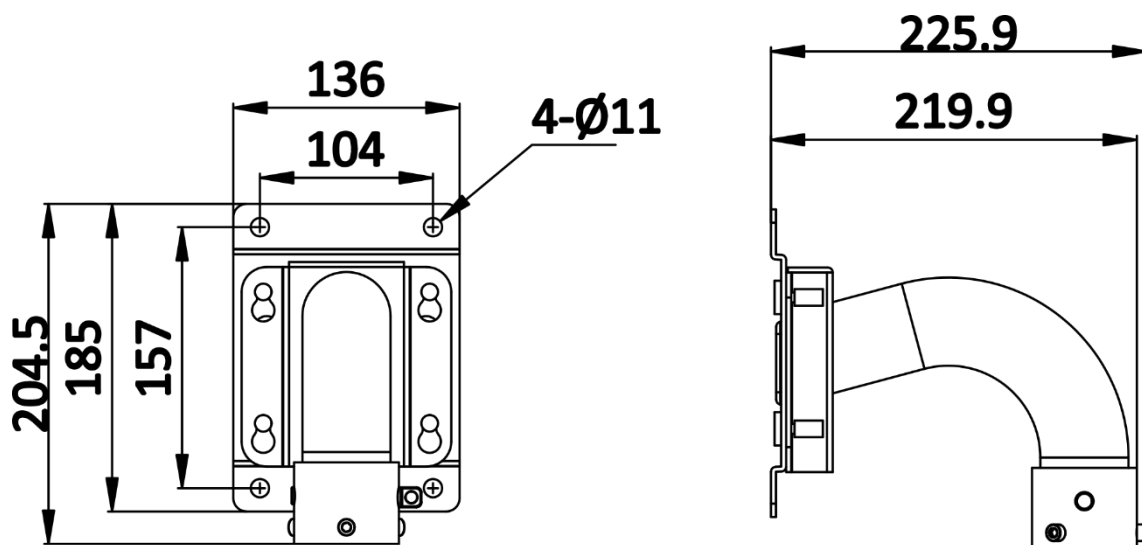

DS-4600ZJ-GSAC

Wall mount

Key Feature

- Wall mount bracket
- SUS316L stainless steel

Specification

Model	DS-4600ZJ-GSAC
Weight	Approx. 2.5 kg (5.51 lb.)
Appearance	Silver moon gray
Material	SUS316L
Dimension	225 × 136 × 170 mm (8.86" × 5.35" × 6.69")

Available Model

DS-4600ZJ-GSAC

Dimension

Unit mm