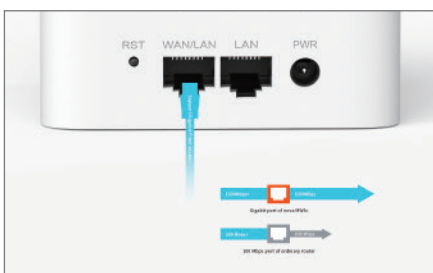

Works Well with High Speed Fiber

With full gigabit ports, the MW5c makes most of your high speed broadband coming into your home.