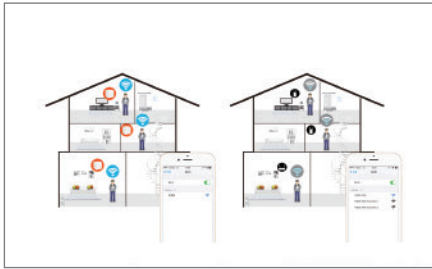

Selling Points

Seamless Roaming, Always Online

With the seamless roaming feature, you can go from room to room without losing connection, creating a lag-free video call, online gaming experience when you are on the move.