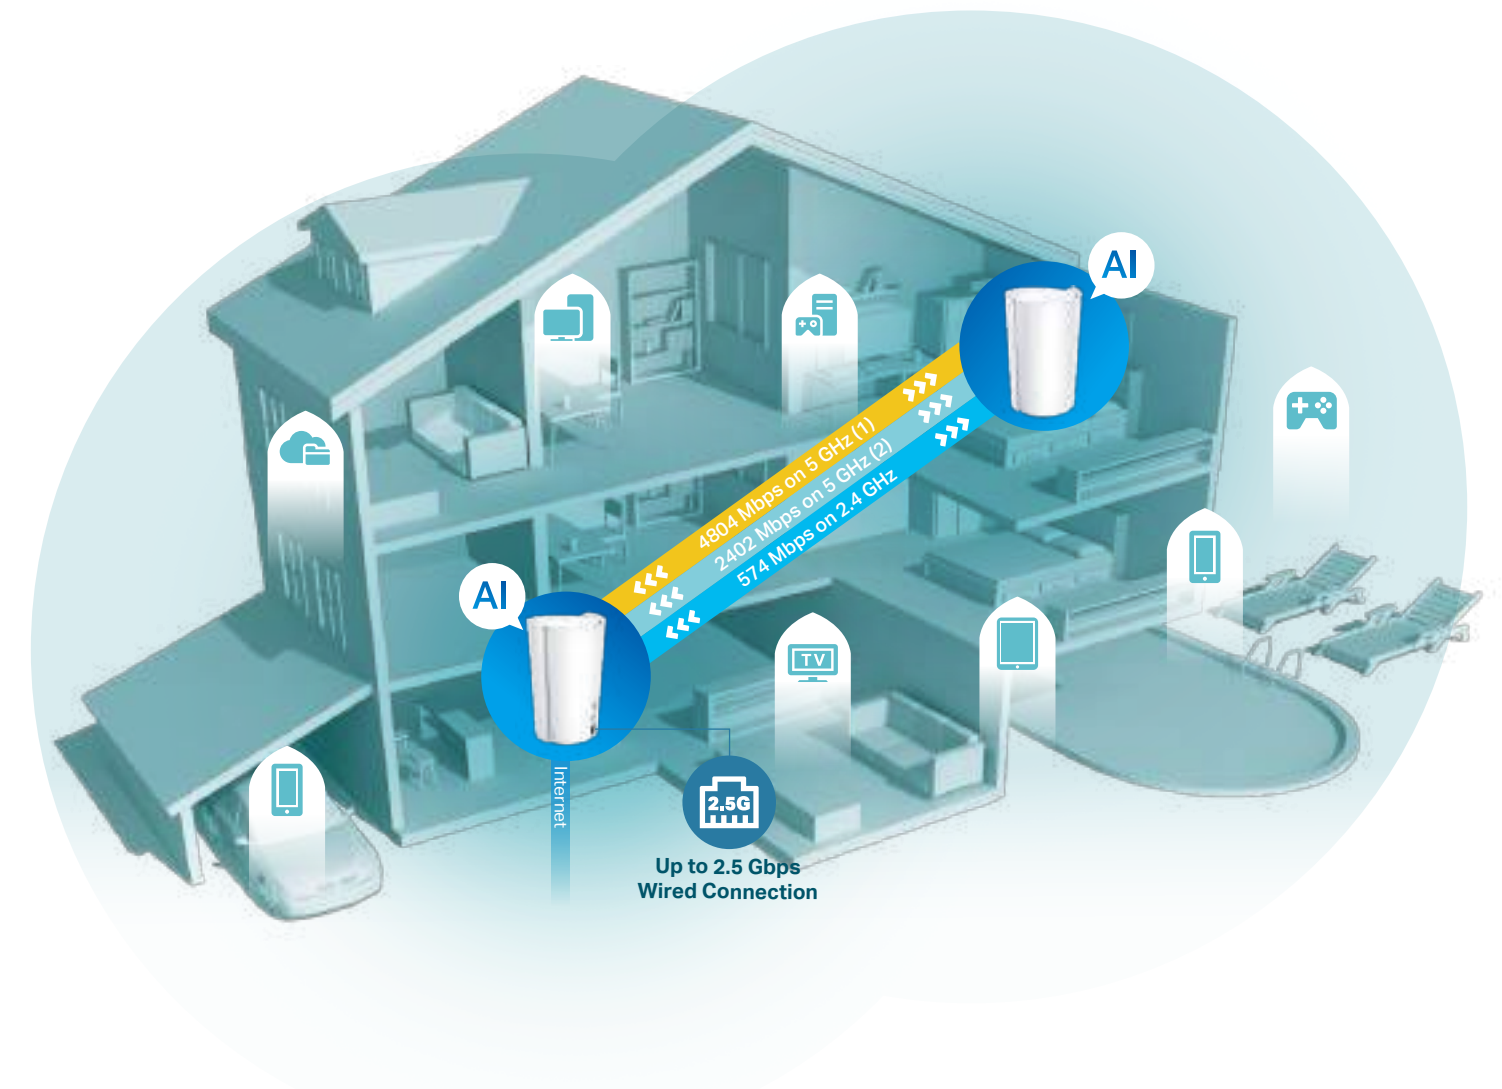

# AX7800 Tri-Band Mesh Wi-Fi 6 System

Superior Mesh Wi-Fi, Everywhere

Deco X95

## AI-Driven Mesh, Customized Wi-Fi for You

Armed with AI-Driven Mesh technology, Deco X95 automatically learns and improves itself from experience. This provides the ideal mesh Wi-Fi unique to your home and network environment. Walk through your home and enjoy seamless streaming at the fastest possible speeds.

## Smart Antennas for Broader Coverage

Built-in high-gain antennas use intelligent algorithms to auto-detect other Deco units' locations and concentrate strong signals towards them, improving the overall network speed and boosting a broader Wi-Fi coverage.