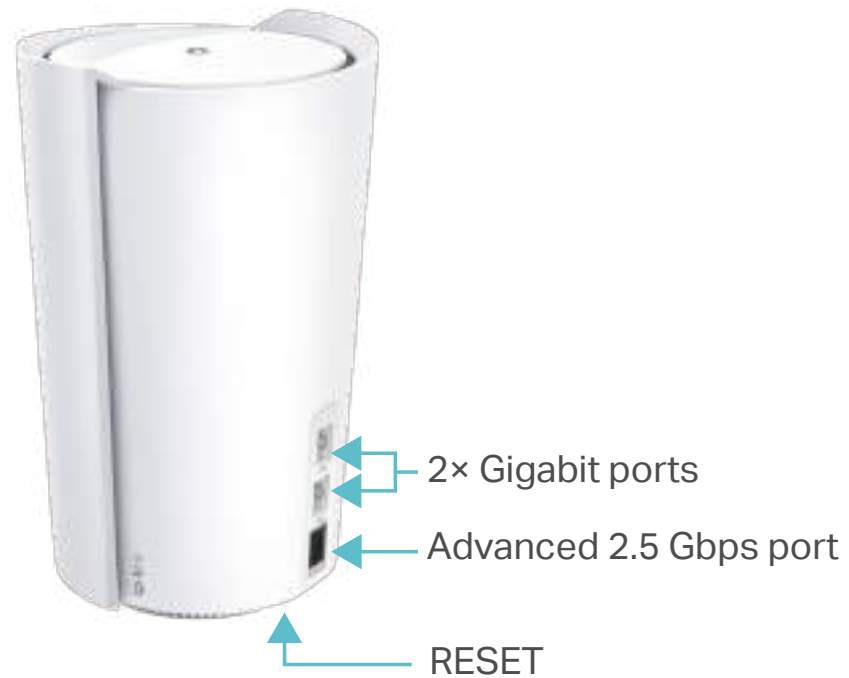

Specifications

Hardware

- Ethernet Port: 1 × 2.5 Gbps port + 2 × gigabit ports per Deco unit (WAN/LAN auto-sensing)
- Button: 1 RESET button on the underside
- Antenna: 4 high-gain antennas + 2 smart antennas
- Power Consumption (with power adapter): 31W max (US version); 27W max (EU version)
- Dimensions (W × D × H): 5.1 × 4.8 × 8.3in (130 × 123 × 210.5 mm)
- Power Adapter Input: 100-240V~50/60Hz 0.8A (US version); 100-240V~50/60Hz 0.8A (EU version)
- Power Adapter Output: 12V $\equiv$ 2.5A (US version); 12V $\equiv$ 2.5A (EU version)

Attention: this device may only be used indoors in all EU member states and EFTA countries.

This device complies with part 15 of the FCC Rules. Operation is subject to the following two conditions: (1) This device may not cause harmful interference, and (2) this device must accept any interference received, including interference that may cause undesired operation.

Specifications are subject to change without notice. ©2022 TP-Link. All rights reserved. Other brands and product names are trademarks or registered trademarks of their respective holders.

[†]Maximum wireless signal rates are the physical rates derived from IEEE Standard 802.11 specifications. Actual wireless data throughput and wireless coverage, and quantity of connected devices are not guaranteed and will vary as a result of network conditions, client limitations, and environmental factors, including building materials, obstacles, volume and density of traffic, and client location.

[‡]Clients need to support 802.11k/v/r and may require additional setup. Performance may vary depending on the client device.

[§]Use of Wi-Fi 6 and other features including OFDMA, MU-MIMO, 1024-QAM, and BSS Color require clients to also support the corresponding features.

[¶]HomeShield includes the Free Basic Plan. Fees apply for the Pro Plan. Visit tp-link.com/homeshield for more information.

^{¶¶}2.5 Gbps internet speeds require compatible service plans and equipment. 2.5 Gbps and 1 Gbps ports cannot be concurrently configured as WAN ports.

Wireless

- Wireless Standards: IEEE 802.11a/n/ac/ax 5 GHz, IEEE 802.11b/g/n/ax 2.4 GHz
- Mesh protocol: 802.11k/v/r
- Frequency: 2.4 GHz and 5 GHz
- Signal Rate: 4804 Mbps on 5 GHz (1) + 2402 Mbps on 5 GHz (2) + 574 Mbps on 2.4 GHz[†]
- Transmit Power: FCC: <30 dBm(2.4 GHz), <30 dBm(5 GHz)
  CE: <20 dBm (2.4 GHz), <30 dBm (5 GHz)
- Wireless Security: WPA/WPA2-PSK/WPA3 encryptions

Software

- Working Mode: Router, Access Point
- WAN Type: Dynamic IP/Static IP/PPPoE/L2TP/PPTP
- DHCP: Server
- Protocols: Supports IPv4 and IPv6
- Guest Network: 2.4 GHz Guest Network×1, 5 GHz Guest Network×1
- Features: TP-Link HomeShield, AI-Driven Mesh, BSS Color, OFDMA, 1024-QAM, MU-MIMO, Optional Ethernet Backhaul, Assisted Setup, Address Reservation, Port Forwarding, TP-Link DDNS, IPTV, IPv6, Firewall Rules, LED Control
- Management: Local Management; Remote Management; Multi-Managers

Others

- Certification: CE, FCC, IC, RoHS
- Environment:
  Operating Temperature: 0°C~40°C (32°F~104°F)
  Storage Temperature: -40°C~60°C (-40 °F~140 °F)
  Operating Humidity: 10%~90% RH
  Storage Humidity: 5%~90% RH
- Package Contents for Deco X95(1-pack):
  1 Deco X95 unit
  1 RJ45 Ethernet cable
  1 Power adapter
  Quick Installation Guide
- Package Contents for Deco X95(2-pack):
  2 Deco X95 units
  1 RJ45 Ethernet cable
  2 Power adapters
  Quick Installation Guide