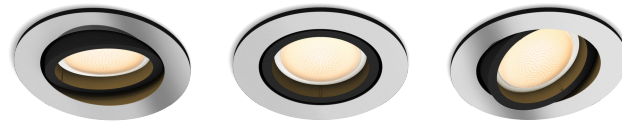

PHILIPS

3-pack Milliskin recessed spotlight

Hue White Ambiance

1 x GU10 Bulb

Bluetooth control via app

Control with app or voice*

Add Hue Bridge to unlock more

8719514342828

Light for your moments

The flush-mount Philips Hue White ambiance Milliskin spot in aluminium blends seamlessly into its surroundings while providing warm-to-cool white light. Control instantly with Bluetooth or unlock more smart lighting features with a Hue Bridge.

Specifications

Design and finishing

- Colour: silver
- Material: synthetics

Extra feature/accessory incl.

- Adjustable spot head: Yes
- Dimmable with the Hue app and switches: Yes
- LED lamp(s) included: Yes