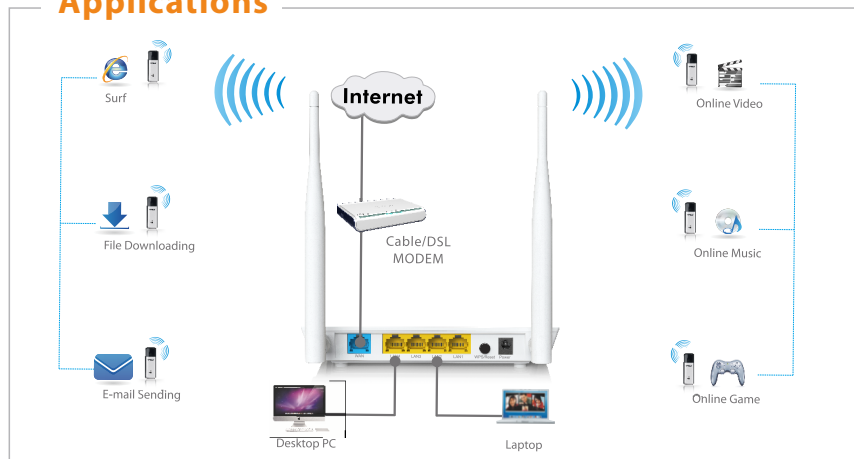

Applications

Shenzhen Tenda Technology Co.,Ltd
No. 34-1 Shilong Road
Shiyan Town, Baoan District
Shenzhen 518081,China
Phone: (86 755) 2765 7180
Fax: (86 755) 2765 7178
Email: sales@tenda.com.cn
support@tenda.com.cn
http://www.tendacn.com

©2012 SHENZHEN TENDA TECHNOLOGY CO.,LTD,the Tenda logo is registered trademark of shenzhen Tenda Technology Co.,Ltd in China and/or other countries.Other brand and product names are trademarks or registered trademarks of their respective holders. Information is subject to change without notice.ALL rights reserved.