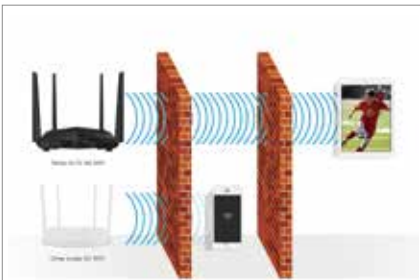

Tenda

All for better networking.

AC10

**AC1200 Smart Dual-band
Gigabit WiFi Router**

AC10

AC1200 Smart Dual-band Gigabit WiFi Router

Product Overview

Compliant with the next generation 802.11ac wave 2.0 WiFi standard, AC10 provides a dual-band wireless speed of as high as 1167 Mbps, 3 times faster than the wireless 11N speed, ensuring stable online gaming and 4K streaming on YouTube and Netflix. Equipped with built-in high powered amplifiers, external antennas, gigabit Ethernet ports, MU-MIMO and Beamforming+ technology, AC10 offers a great operating range for wide WiFi coverage so that you will never worry about too many devices to connect, and also enables you to have the best internet experience. Additionally, Tenda WiFi app allows you to manage your network anywhere anytime to live a smart and easy life.

Selling Points

Super Experience for Gaming and Streaming

- With 4 gigabit ports for fast and stable internet connection
- 1GHz CPU for multi-client with responsive performance and fast speed

Ultimate Coverage and Stable Performance