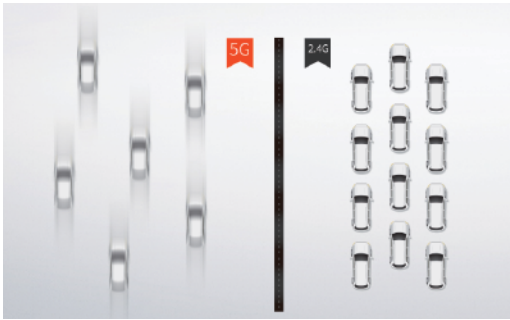

Gigabit WiFi for Super Smooth Internet Experience

Support 5th generation Wi-Fi standard 802.11ac wave2 and up to 1167Mbps Wi-Fi speed for super smooth internet experience