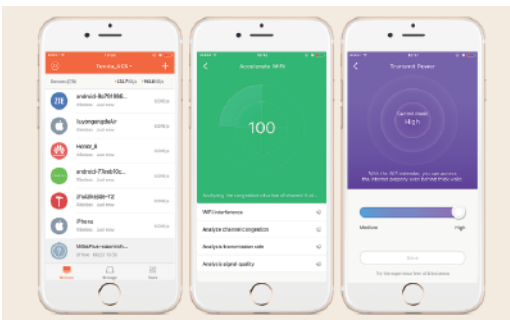

Smart Management via Tenda WiFi App

Control your router via Tenda WiFi App over the cloud anytime anywhere