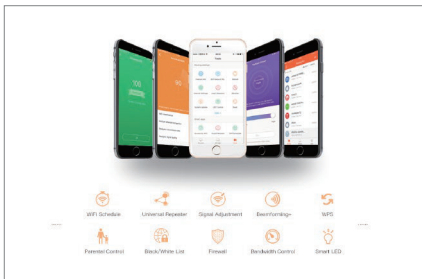

### Selling Points

- AC1200 Mbps Wireless
- MU-MIMO
- 3 Gigabit LAN & 1 Gigabit WAN
- 1GHz CPU
- VPN Client and Server
- Dual-Band Wireless
- 4 Omni-directional Antennas
- USB 2.0 Port
- Parental Controls
- WiFi Schedule

# Selling Points

---

## Super Experience for Gaming and Streaming

- With 4 gigabit ports for fast and stable internet connection
- 1GHz CPU for multi-client with responsive performance and fast speed
- USB2.0 port supports making it sharing center of your home

## Smart Management via Tenda App

- Smart WiFi Schedule can turn on/off WiFi automatically
- Advanced QoS for uninterrupted HD Video streaming
- Power saving and LED control for energy-green household
- Smart Tenda WiFi app for real time management