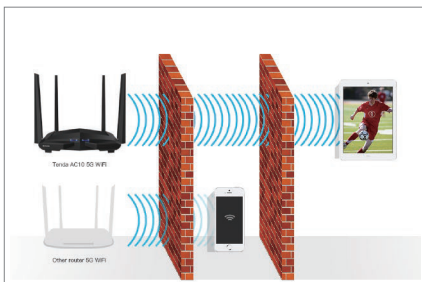

### Selling Points

- AC1200 Mbps Wireless
- MU-MIMO
- 3 Gigabit LAN & 1 Gigabit WAN
- 1GHz CPU
- VPN Client and Server
- Dual-Band Wireless
- 4 Omni-directional Antennas
- USB 2.0 Port
- Parental Controls
- WiFi Schedule

## Super Experience for Gaming and Streaming

- With 4 gigabit ports for fast and stable internet connection
- 1GHz CPU for multi-client with responsive performance and fast speed
- USB2.0 port supports making it sharing center of your home