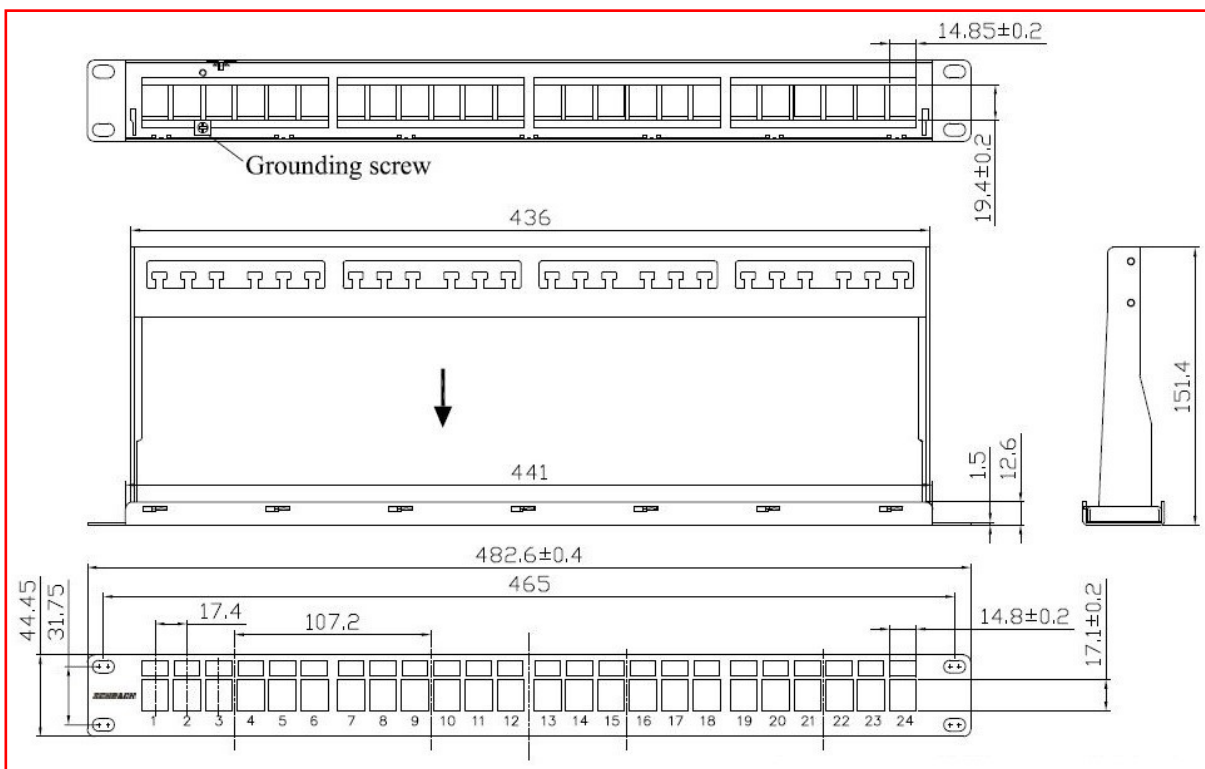

DATA SHEET:

Patchpanel 19" empty for 24 modules (SFA)(SFB), 1U, RAL7035 lightgrey

19"

PACKAGING INFORMATIONS

- Single piece in a carton
- Weight 0,7kg

SCHRACK-INFO

- Patchpanel 19" empty
- For 24 modules
- Color: lightgrey, RAL 7035
- Strain relief by included cable-ties
- Incl. earthing wire
- Incl. 4x cage nuts + screws M6
- Labeling field
- Blindcovers optional available

DIMENSIONS

- 483 x 45 x 152mm

| DESCRIPTION | ORDER NO. |
|---|------------|
| Patchpanel 19" empty for 24 modules (SFA)(SFB), 1U, RAL7035 lightgrey | HSER0240GS |
| Blindcover for unused Patchpanel-Ports, RAL9010 | HSEMRZ01WF |