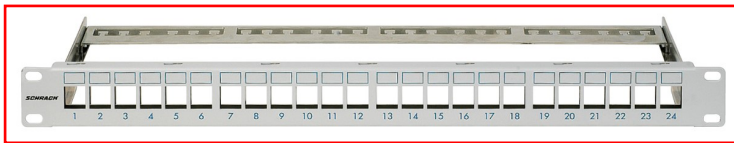

DATA SHEET:

Patchpanel 19" empty for 24 modules (SFA)(SFB), 1U, RAL7035 lightgrey

19"

PACKAGING INFORMATIONS

- Single piece in a carton
- Weight 0,7kg

SCHRACK-INFO

- Patchpanel 19" empty
- For 24 modules
- Color: lightgrey, RAL 7035
- Strain relief by included cable-ties
- Incl. earthing wire
- Incl. 4x cage nuts + screws M6
- Labeling field
- Blindcovers optional available

DIMENSIONS

- 483 x 45 x 152mm

| DESCRIPTION | ORDER NO. |
|---|------------|
| Patchpanel 19" empty for 24 modules (SFA)(SFB), 1U, RAL7035 lightgrey | HSER0240GS |
| Blindcover for unused Patchpanel-Ports, RAL9010 | HSEMRZ01WF |