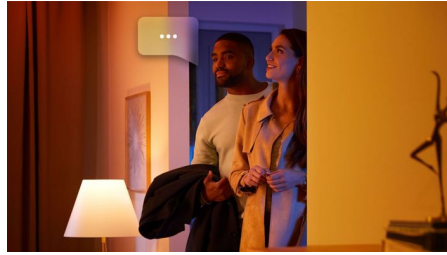

Set up hands-free voice

Philips Hue works with Amazon Alexa and Google Assistant when paired with a compatible Google Nest or Amazon Echo device. Control multiple lights in a room or just a single lamp with simple voice commands.