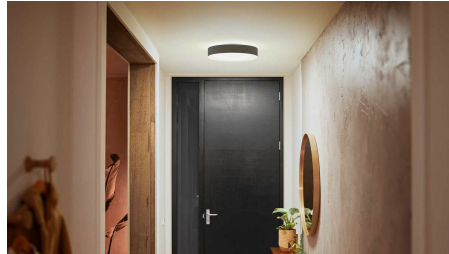

Set the right mood with warm-to-cool white light

Choose from over 50,000 shades of warm-to-cool white light to create the perfect ambiance in your home for each activity and time of day. Use bright, white light each morning to start the day energized and alert, or match your evening wind-down routine with a dim golden glow.