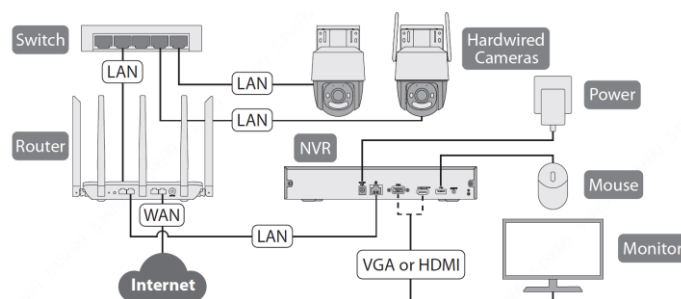

Wired Network	1, RJ-45 10/100 Mbps self-adaptive Ethernet interface
Compatible APP	IMOU APP (IOS & Android)
Third Party Agreement	Onvif

General

Power Supply	DC 12V 2A
Power Consumption	< 9W (with HDD Average Power) < 19W (with HDD Peak Power)
Working Temperature	-10°C~+45°C
Working Humidity	Less Than 95%RH
Dimension(L×W×H)	227.5mm×260mm×45.0mm (Antenna folded)
Bare Weight	850g(Without HDD)
Certification	CE

External Interface

Video Output	1*VGA & 1*HDMI
Audio Input	1*Microphone(Built-in)
Audio Output	1*Speaker(Built-in)
USB Interface	2*USB
Reset Button	YES
Network Interface	1 RJ-45 port (10/100 Mbps)

Special Features

IPC Connection	Automatically connect to IMOU cameras
Smart Detection	Motion / Person / Vehicle
Remote Upgrade	Yes
Sound Channel	Two-Way Audio

Storage

Hard Drive Capacity	1 SATA port, up to 16 TB
Backup Media	USB Flash Drive

Topology Map

What's in the box

NVR × 1	Power Adapter × 1	Mouse × 1
SATA Power Cable × 1	SATA Data Cable × 1	Ethernet Cable × 1
Screw Pack × 1	Quick Start Guide × 1	Regulatory Information × 1