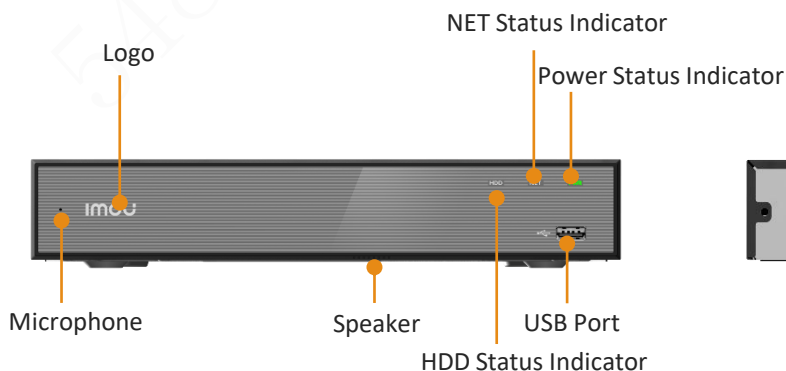

N110

H.265 10-Channel NVR

N110 supports 10-channel access; N110 built-in MIC and Speaker, allowing voice intercom without the need to purchase additional audio equipment; it supports automatic pair IMOU cameras, make N110 connect to camera more easily; N110 supports HDMI and VGA output, and can be adapted to most displays on the market; N110 supports access to APP, allowing users to manage NVR anywhere.

10-Channels Access

Max support for 10-channel, Supports Ethernet connections

Automatic Pairing

Effortlessly connects cameras to the NVR for seamless setup

Built-in Mic and Speaker

Achieve two-way talk without extra audio devices

Third Party Agreement

Supports Onvif, Compatible with more devices

4-Channel Playback

Supports 2/4/8/16x playback and intelligent retrieval

Front View

Back View

Specifications

Video & Audio

Wired Network	1, RJ-45 10/100 Mbps self-adaptive Ethernet interface
Compatible APP	IMOU APP (IOS & Android)
Third Party Agreement	Onvif

General

Power Supply	DC 12V 2A
Power Consumption	< 9W (with HDD Average Power) < 19W (with HDD Peak Power)
Working Temperature	-10°C~+45°C
Working Humidity	Less Than 95%RH
Dimension(L×W×H)	227.5mm×260mm×45.0mm (Antenna folded)
Bare Weight	850g(Without HDD)
Certification	CE