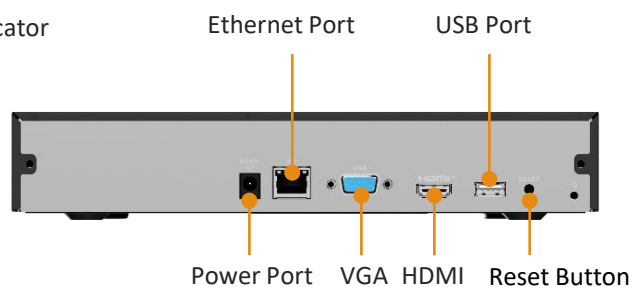

N110

H.265 10-Channel NVR

N110 supports 10-channel access; N110 built-in MIC and Speaker, allowing voice intercom without the need to purchase additional audio equipment; it supports automatic pair IMOU cameras, make N110 connect to camera more easily; N110 supports HDMI and VGA output, and can be adapted to most displays on the market; N110 supports access to APP, allowing users to manage NVR anywhere.

10-Channels Access

Max support for 10-channel, Supports Ethernet connections

Automatic Pairing

Effortlessly connects cameras to the NVR for seamless setup

Built-in Mic and Speaker

Achieve two-way talk without extra audio devices

IMOU APP

Access NVR videos anytime, anywhere

H.265 up to 4K UHD

Supports H.265/H.264, maximum output resolution 4K

HDMI/VGA Output

Enjoy clearer and more detailed visuals

Mass Storage

Support up to 16TB HDD for extended data retention

Third Party Agreement

Supports Onvif, Compatible with more devices

4-Channel Playback

Supports 2/4/8/16x playback and intelligent retrieval

Front View

Back View