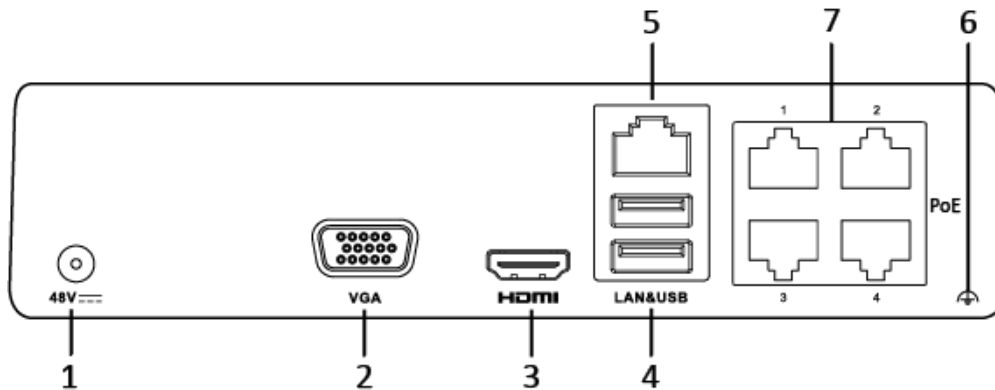

Dimension

HWN-2104H-4P

Unit: mm

For HWN-2108H-8P

Physical Interface

*: The rear panel of HWN-2108H-8P provides 8 PoE interfaces.

No.	Description	No.	Description
1	Power supply	5	LAN Network Interface
2	VGA interface	6	Ground
3	HDMI interface	7	Network Interfaces with PoE function
4	USB interface		