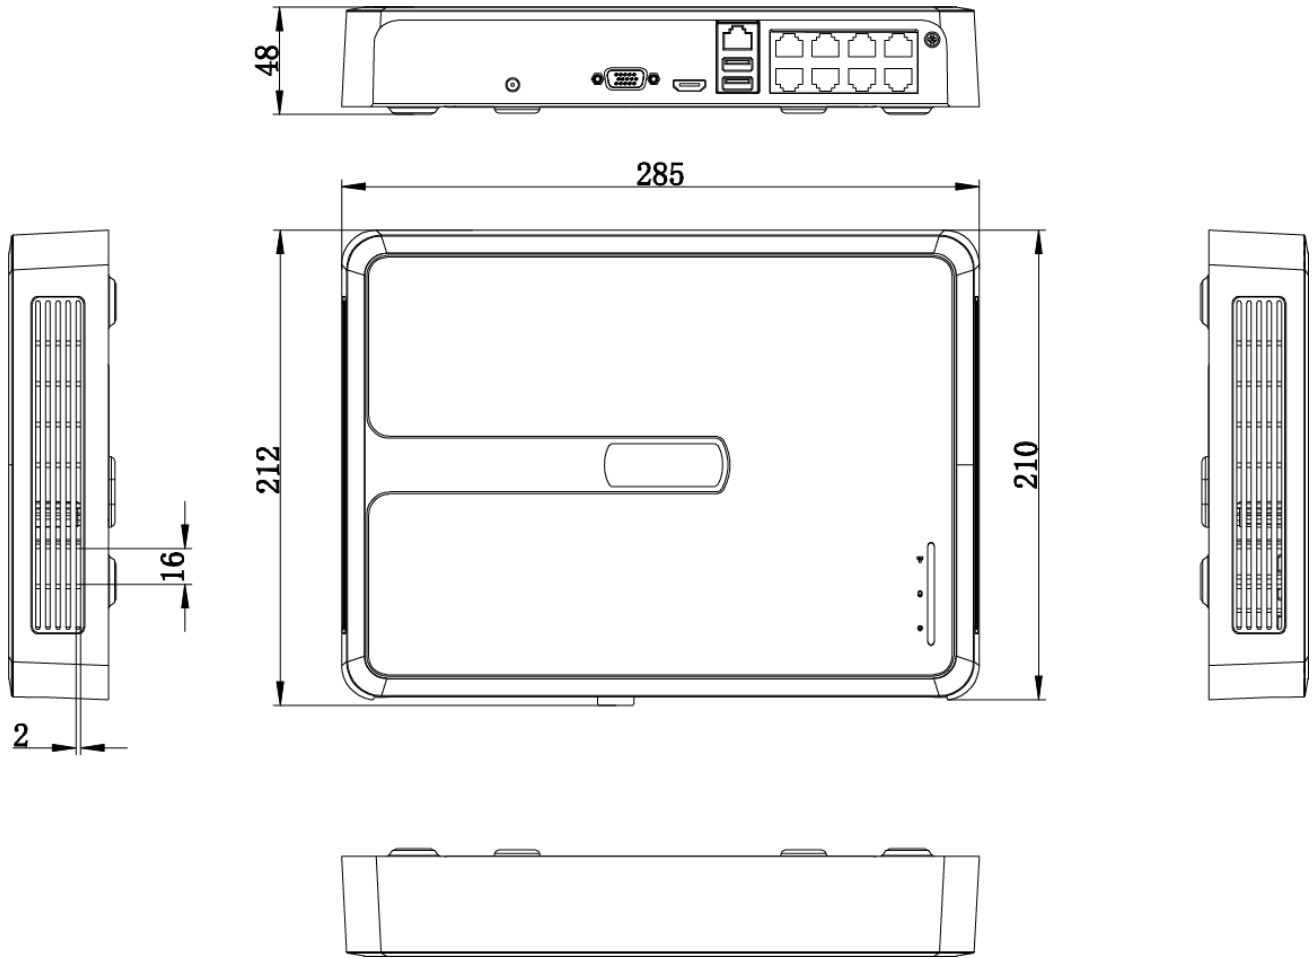

For HWN-2108H-8P