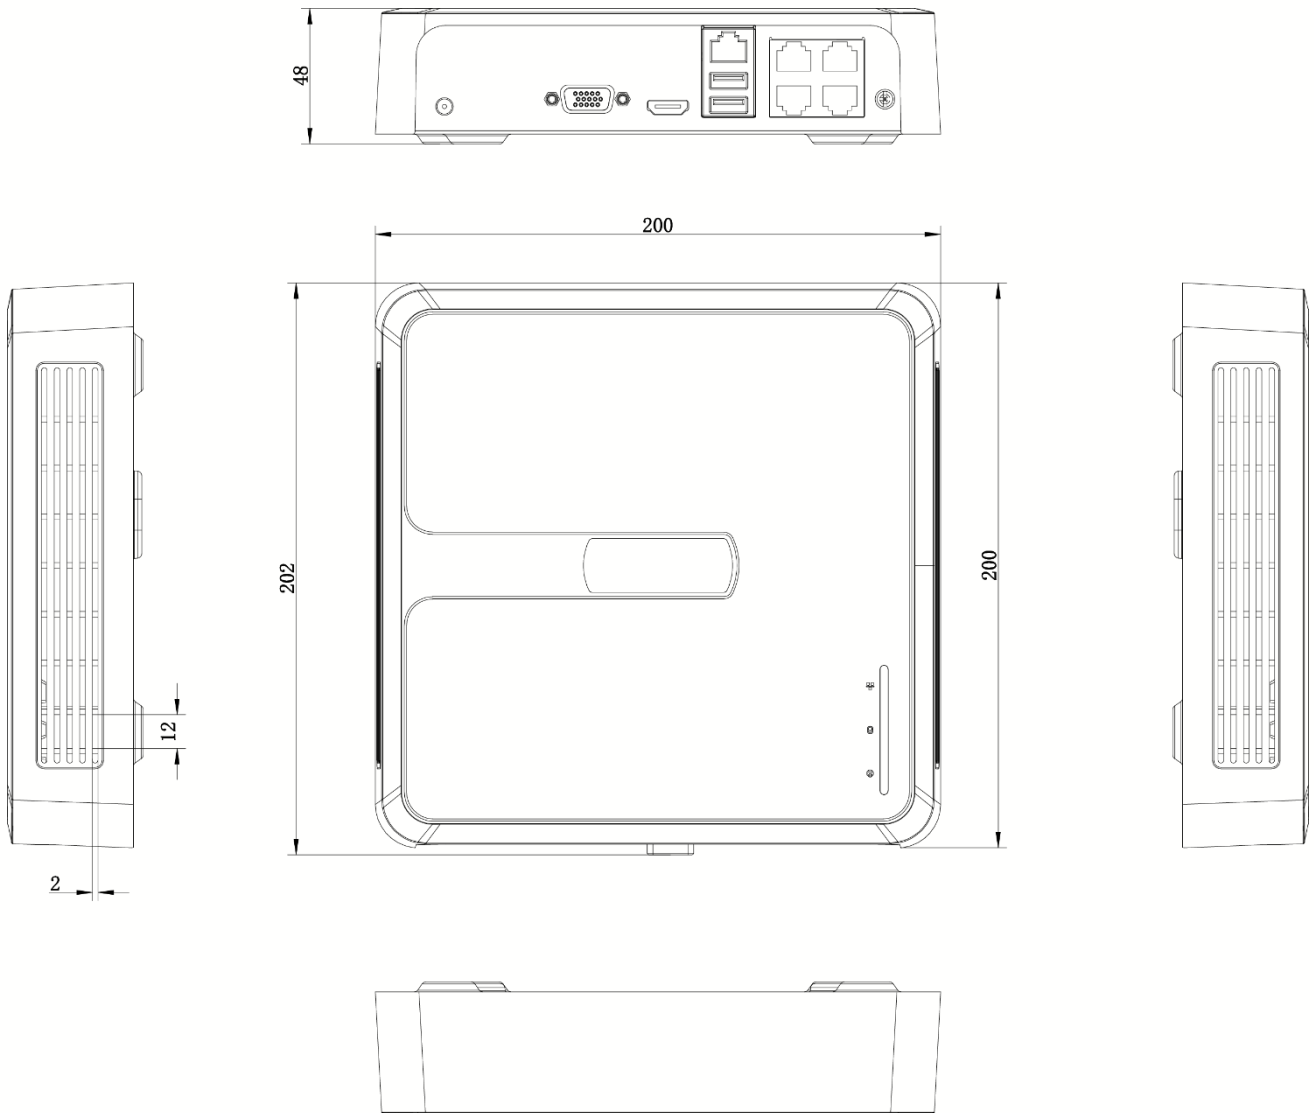

Dimension

HWN-2104H-4P

Unit: mm