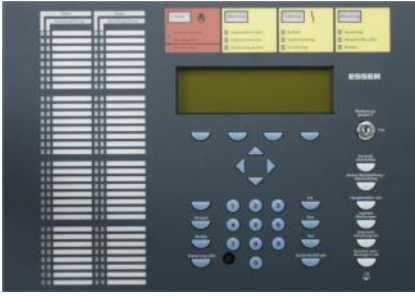

Operating front with SZI 64 - ESSER, Romanian

Part-No.: 786118

Features:

- Alphanumerical display
- Large LCD display with 8 rows x 40 characters or 1/4-VGA-display
- 64 single zone indicators