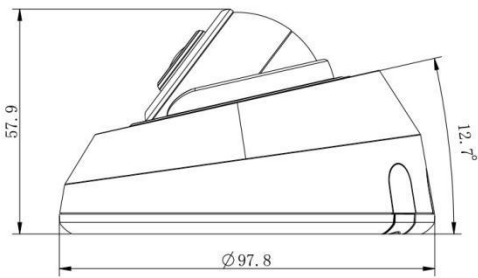

	Weight	200g
	Dimensions	Ø97.8mmX57.9mm
	Warranty	3/5 Years

V8.03

Milesight

www.milesight.com

V7.21

Milesight

www.milesight.com

Structure Diagrams

Units: mm

Accessories Support

A01 Pole Mount

Weight: 720g
Dimensions: 170*51.5*152.6mm

A03 External Corner Bracket

Weight: 900g
Dimensions: 170*152.5*76.3mm

A71 Wall Mount

Weight: 530g
Dimensions: 162*124*78 mm