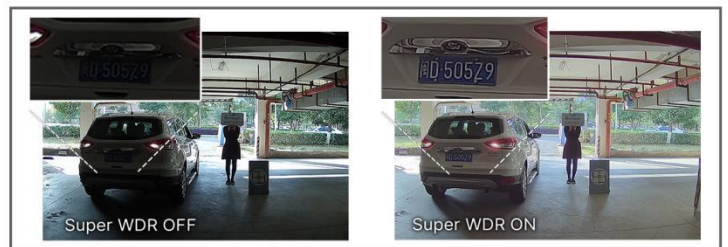

Milesight

AI IR Mini Dome Network Camera

NDAA 

DATASHEET

KEY FEATURES

- ▶ NDAA Compliance (The fully NDAA-compliant products are well suited for government, defense and a range of projects subject to the NDAA.)
- ▶ 0.005Lux Starlight (Deliver high detailed color images even in low light environment reaching 0.005Lux.)
- ▶ Advanced Functions (Boasting to support various advanced functions such as HLC, Defog, ROI.)
- ▶ Built-in Microphone (Supporting audio function to hear what is happening in front of the camera.)
- ▶ SIP (Session Initiation Protocol. Providing audio/alarm/intercom and video streaming for mobile phones and video phones.)
- ▶ 3-Axis Mechanical Design (Featuring 3-axis mechanical design for fast and easy adjustment of the camera's viewing angle.)
- ▶ 256G (Supporting ultra-large external microSD/SDHC/SDXC card storage up to 256G.)
- ▶ Smart Stream (Bandwidth, storage and bit rate save with Smart Stream ON, eg, H.265+ saves 70%~80% bandwidth of H.264.)

AI Video Analytics

The AI Camera Series can intelligently filter objects to focus on human and vehicle detection in multiple events such as Region Entrance, Region Exiting, Loitering, Advanced Motion Detection, etc.

120dB Super WDR

Sensor-based WDR technology allows the camera to record greater scene details with true color reproduction even under the extreme back light and high contrast conditions. The ratio that the brightest light signal values divided by the darkest light signal values is up to 120dB.

4K Video Viewing Experience

The camera performs well in catching detailed image with 4K HD resolution regardless of the moving speed.

Easy Installation & Adjustment

With a built-in RJ45 port, PoE functionality and 3-axis mechanical design, the installation steps of IR Mini Dome Camera are as easy as ABC.