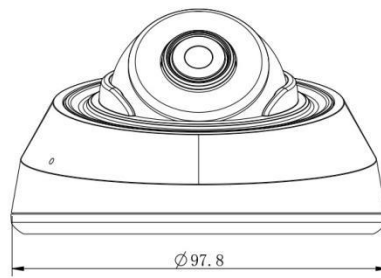

AI IR Mini Dome Network Camera

Audio	Audio Compression	G.711/AAC/G.722/G.726		
	Audio Sampling Rate	8/16/32/48KHz		
	Audio Bit Rate	16~256kbps		
	Two-way Audio	N/A		
Intelligent Analytics	Video Analysis	Region Entrance, Region Exiting, Advanced Motion Detection, Tamper Detection, Line Crossing, Loitering, Object Left, Object Removed		
System	Storage	Support microSD/SDHC/SDXC Card Local Storage, up to 256G		
	Advanced Function	BLC, HLC, 2D DNR, 3D DNR, Defog, AWB, IP Address Filtering, AGC, Anti-flicker, Corridor Mode, Deblur		
	SIP/VoIP Support	Yes, Voice & Video-over-IP		
	Event Trigger	Motion Detection, Network Disconnection, Audio Alarm, etc.		
	Event Action	FTP Upload, SMTP Upload, SD Card Record, SIP Phone, HTTP Notification, etc.		
	System Compatibility	ONVIF Profile G & Q & S & T, API		
General	Working Temperature	-40°C~60°C		
	Working Humidity	0~90%(Non-condensing)		
	Power Supply	PoE (802.3af)		
	Power Consumption	2.6W MAX 4.6W MAX (With IR on)	3.3W MAX 5W MAX (With IR on)	3.7W MAX 5.4W MAX (With IR on)

	Weight	200g
	Dimensions	Ø97.8mmX57.9mm
	Warranty	3/5 Years

V8.03

Milesight

www.milesight.com

V7.21

Milesight

www.milesight.com

Structure Diagrams

Units: mm

Accessories Support

A01 Pole Mount

Weight: 720g
Dimensions: 170*51.5*152.6mm

A03 External Corner Bracket

Weight: 900g
Dimensions: 170*152.5*76.3mm

A71 Wall Mount

Weight: 530g
Dimensions: 162*124*78 mm