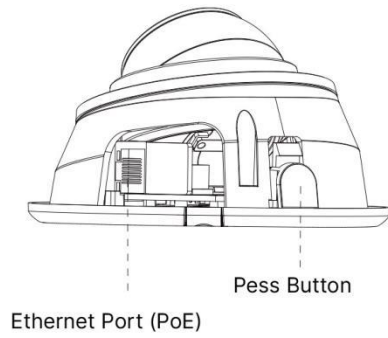

AI IR Mini Dome Network Camera

Audio	Audio Compression	G.711/AAC/G.722/G.726		
	Audio Sampling Rate	8/16/32/48KHz		
	Audio Bit Rate	16~256kbps		
	Two-way Audio	N/A		
Intelligent Analytics	Video Analysis	Region Entrance, Region Exiting, Advanced Motion Detection, Tamper Detection, Line Crossing, Loitering, Object Left, Object Removed		
System	Storage	Support microSD/SDHC/SDXC Card Local Storage, up to 256G		
	Advanced Function	BLC, HLC, 2D DNR, 3D DNR, Defog, AWB, IP Address Filtering, AGC, Anti-flicker, Corridor Mode, Deblur		
	SIP/VoIP Support	Yes, Voice & Video-over-IP		
	Event Trigger	Motion Detection, Network Disconnection, Audio Alarm, etc.		
	Event Action	FTP Upload, SMTP Upload, SD Card Record, SIP Phone, HTTP Notification, etc.		
	System Compatibility	ONVIF Profile G & Q & S & T, API		
General	Working Temperature	-40°C~60°C		
	Working Humidity	0~90%(Non-condensing)		
	Power Supply	PoE (802.3af)		
	Power Consumption	2.6W MAX 4.6W MAX (With IR on)	3.3W MAX 5W MAX (With IR on)	3.7W MAX 5.4W MAX (With IR on)

	Weight	200g
	Dimensions	Ø97.8mmX57.9mm
	Warranty	3/5 Years

V8.03

Milesight

www.milesight.com

V7.21

Milesight

www.milesight.com

Structure Diagrams

Units: mm

Accessories Support

A01 Pole Mount

Weight: 720g
Dimensions: 170*51.5*152.6mm

A03 External Corner Bracket

Weight: 900g
Dimensions: 170*152.5*76.3mm

A71 Wall Mount

Weight: 530g
Dimensions: 162*124*78 mm