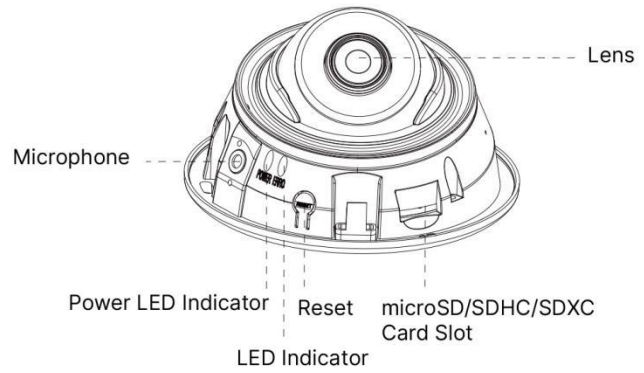

AI IR Mini Dome Network Camera

Audio	Audio Compression	G.711/AAC/G.722/G.726		
	Audio Sampling Rate	8/16/32/48KHz		
	Audio Bit Rate	16~256kbps		
	Two-way Audio	N/A		
Intelligent Analytics	Video Analysis	Region Entrance, Region Exiting, Advanced Motion Detection, Tamper Detection, Line Crossing, Loitering, Object Left, Object Removed		
System	Storage	Support microSD/SDHC/SDXC Card Local Storage, up to 256G		
	Advanced Function	BLC, HLC, 2D DNR, 3D DNR, Defog, AWB, IP Address Filtering, AGC, Anti-flicker, Corridor Mode, Deblur		
	SIP/VoIP Support	Yes, Voice & Video-over-IP		
	Event Trigger	Motion Detection, Network Disconnection, Audio Alarm, etc.		
	Event Action	FTP Upload, SMTP Upload, SD Card Record, SIP Phone, HTTP Notification, etc.		
	System Compatibility	ONVIF Profile G & Q & S & T, API		
General	Working Temperature	-40°C~60°C		
	Working Humidity	0~90%(Non-condensing)		
	Power Supply	PoE (802.3af)		
	Power Consumption	2.6W MAX 4.6W MAX (With IR on)	3.3W MAX 5W MAX (With IR on)	3.7W MAX 5.4W MAX (With IR on)

	Weight	200g
	Dimensions	Ø97.8mmX57.9mm
	Warranty	3/5 Years

V8.03

Milesight

www.milesight.com

V7.21

Milesight

www.milesight.com

Structure Diagrams

Units: mm

Accessories Support

A01 Pole Mount

Weight: 720g
Dimensions: 170*51.5*152.6mm

A03 External Corner Bracket

Weight: 900g
Dimensions: 170*152.5*76.3mm

A71 Wall Mount

Weight: 530g
Dimensions: 162*124*78 mm