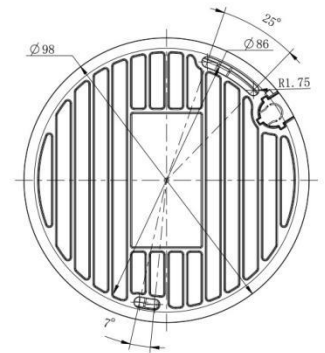

	Weight	200g
	Dimensions	Ø97.8mmX57.9mm
	Warranty	3/5 Years

V8.03

Milesight

www.milesight.com

V7.21

Milesight

www.milesight.com

Structure Diagrams

Units: mm

Accessories Support

A01 Pole Mount

Weight: 720g
Dimensions: 170*51.5*152.6mm

A03 External Corner Bracket

Weight: 900g
Dimensions: 170*152.5*76.3mm

A71 Wall Mount

Weight: 530g
Dimensions: 162*124*78 mm