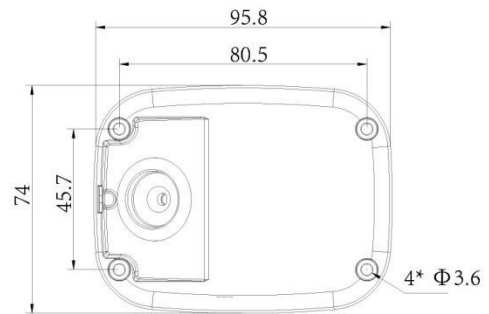

AI 180° Panoramic Mini Bullet Network Camera

Intelligent Analytics	Video Analysis	Region Entrance, Region Exiting, Advanced Motion Detection, Tamper Detection, Line Crossing, Loitering, Object Left, Object Removed
	People Counting& Report	Count the number of people entering or exiting, up to 4 detection areas for regional people counting
System	Storage	Support microSD/SDHC/SDXC Card Local Storage, up to 256G
	Advanced Function	Heat Map, BLC, HLC, 2D DNR, 3D DNR, Defog, AWB, IP Address Filtering, AGC, Anti-flicker, Corridor Mode, Deblur, Watermark
	SIP/VoIP Support	Yes, Voice & Video-over-IP
	Event Trigger	Motion Detection, Network Disconnection, Audio Alarm, etc.
	Event Action	FTP Upload, SMTP Upload, SD Card Record, SIP Phone, HTTP Notification, etc.
	System Compatibility	ONVIF Profile G & Q & S & T, API
General	Working Temperature	-40°C~60°C
	Working Humidity	0~95%(Non-condensing)
	Power Supply	PoE (802.3af) / DC 12V ± 10%
	Power Consumption	7W MAX 9W MAX (With IR on)
	Weather Proof	Up to IP67-rated for Weather-resistant Performance
	Housing	Vandal-proof IK10-rated Metal Housing
	Weight	630g
	Dimensions	95.8mmX74mmX158.5mm
	Warranty	3/5 Years

AI 180° Panoramic Mini Bullet Network Camera

Structure Diagrams

Units: mm

Accessories Support

A01 Pole Mount

Weight: 720g
Dimensions: 170*51.5*152.6mm

A03 External Corner Bracket

Weight: 900g
Dimensions: 170*152.5*76.3mm