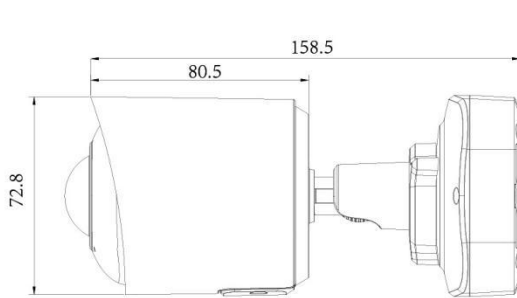

AI 180° Panoramic Mini Bullet Network Camera

Intelligent Analytics	Video Analysis	Region Entrance, Region Exiting, Advanced Motion Detection, Tamper Detection, Line Crossing, Loitering, Object Left, Object Removed
	People Counting& Report	Count the number of people entering or exiting, up to 4 detection areas for regional people counting
System	Storage	Support microSD/SDHC/SDXC Card Local Storage, up to 256G
	Advanced Function	Heat Map, BLC, HLC, 2D DNR, 3D DNR, Defog, AWB, IP Address Filtering, AGC, Anti-flicker, Corridor Mode, Deblur, Watermark
	SIP/VoIP Support	Yes, Voice & Video-over-IP
	Event Trigger	Motion Detection, Network Disconnection, Audio Alarm, etc.
	Event Action	FTP Upload, SMTP Upload, SD Card Record, SIP Phone, HTTP Notification, etc.
	System Compatibility	ONVIF Profile G & Q & S & T, API
General	Working Temperature	-40°C~60°C
	Working Humidity	0~95%(Non-condensing)
	Power Supply	PoE (802.3af) / DC 12V ± 10%
	Power Consumption	7W MAX 9W MAX (With IR on)
	Weather Proof	Up to IP67-rated for Weather-resistant Performance
	Housing	Vandal-proof IK10-rated Metal Housing
	Weight	630g
	Dimensions	95.8mmX74mmX158.5mm
	Warranty	3/5 Years

AI 180° Panoramic Mini Bullet Network Camera

Structure Diagrams

Units: mm

Accessories Support

A01 Pole Mount

Weight: 720g
Dimensions: 170*51.5*152.6mm

A03 External Corner Bracket

Weight: 900g
Dimensions: 170*152.5*76.3mm