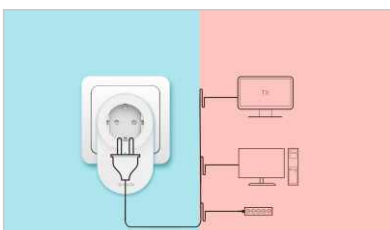

Integrated power socket, no power socket goes to waste

Designed with a power socket that allows as high as 16 A current, PH6 can supply power to TV, game console or desktop computer. The built-in noise isolation filter reduces interference from the electrical appliance plugged to the power socket of PH6.