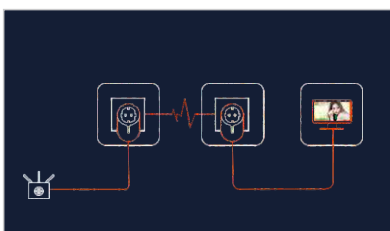

PH6

AV1000 Gigabit Passthrough Powerline Adapter Kit

PH6 is a powerline adapter designed for 3D/HD video streaming and home entertainment sharing. With the latest Homeplug AV2 technology, PH6 uses existing electrical that can offer a transmission rate of up to 1000Mbps. The Plug and Play feature frees you from having to set it up. Designed with an integrated power socket, PH6 will not decrease the number of power sockets in your family.

Ultra-fast internet connection over your existing electrical circuit

With the latest Homeplug av2 technology, PH6 provides a transmission rate of as high as 1000 Mbps, allowing you to watch 4K HD videos and transfer bulky data over your existing powerline.

Gigabit Ethernet port for fast data transfer

10 times faster than 100 Mbps Ethernet port, its gigabit Ethernet port provides 1000 Mbps LAN connection speed for wired devices, such as TV, game console, set-top box, PC, NAS, and printer.

Plug and Play, No need setup

Delivered in a paired condition, it works properly as soon as it is cabled and powered on.

Integrated power socket, no power socket goes to waste

Designed with a power socket that allows as high as 16 A current, PH6 can supply power to TV, game console or desktop computer. The built-in noise isolation filter reduces interference from the electrical appliance plugged to the power socket of PH6.