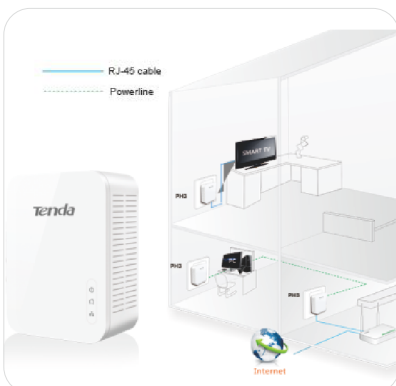

No Laying Complicated Wires

No laying complicated wires, transfer data through existing wiring, it can connect to internet where there is outlet