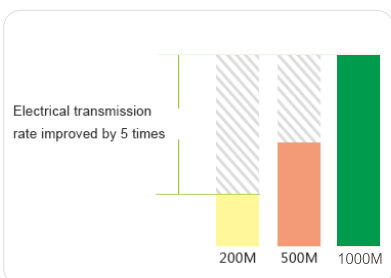

### Blazing-fast Experience

Up to 1000Mbps transmission rate over power circuitry, ideal for 3D/HD video streaming, IPTV and online gaming throughout home

Electrical transmission rate improved by 5 times