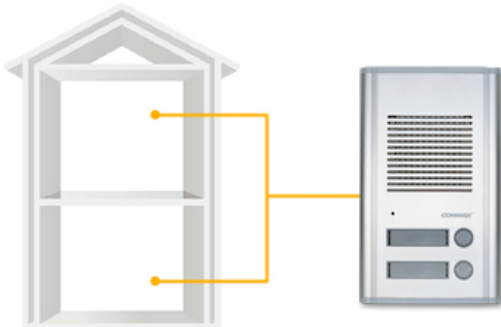

Overview

DOORPHONE / INTERPHONE / INTERCOM SYSTEM

DR-201AG

Door unit

It is high-talk quality door unit have house hold call function

Features

Connect up to 2 house holds

It connects up to 2 house holds

Name display function

Each house hold name can be displayed

Spec

▷ Power Source		Power is supplied from room unit
▷ Mounting type		Flush mounted type
▷ Wiring		Common 3 wire + n
▷ Dimension		117X199X16mm
▷ Distance		DP-201R.201RA.DP-RA01.DP-2K.DP-20H
▷ Temperature		-10(°C)~50(°C)

Function

Call and talk

Connect up to 2 house holds

Name display function

Measurements/ Installation diagram/ Wiring diagram, etc.

 **Measurements**

+ Installation diagram

 Gallery