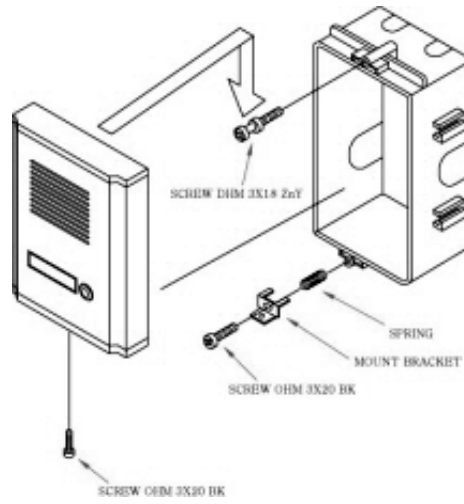

Name display function

Each house hold name can be displayed

Spec

▷ Power Source		Power is supplied from room unit
▷ Mounting type		Flush mounted type
▷ Wiring		Common 3 wire + n
▷ Dimension		117X199X16mm
▷ Distance		DP-201R.201RA.DP-RA01.DP-2K.DP-20H
▷ Temperature		-10(°C)~50(°C)

Function

Call and talk

Connect up to 2 house holds

Name display function

Measurements/ Installation diagram/ Wiring diagram, etc.

 **Measurements**

+ Installation diagram

 Gallery