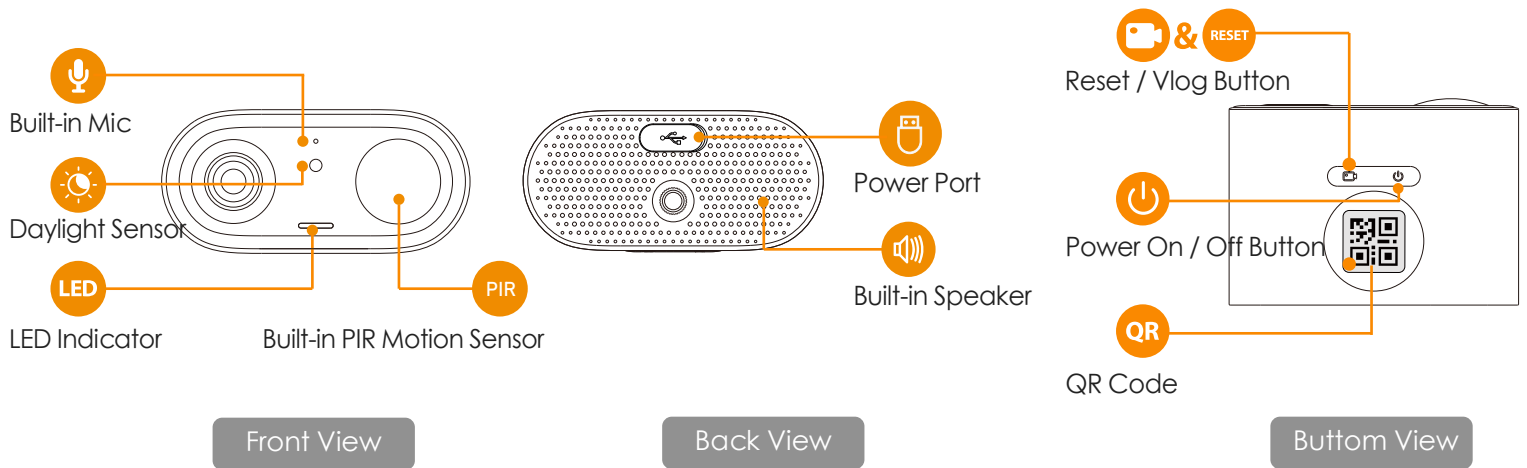

Specifications

Camera

3MP(2304*1296)
Night Vision: 7m(23ft) Distance
2.8mm Fixed Lens
Field of View : 98° (H), 54° (V), 121° (D)

Video & Audio

Video Compression : H.265
Up to 15fps Frame Rate
8x Digital Zoom
Two-way Audio

Notice Management

Motion Detection
Human Detection
Configurable Region
Work mode

Storage

Local Storage: Internal Storage(4GB eMMC)
Secure Local Storage. No monthly fee.
Cloud Storage: Imou Subscription Plan
Record, view, and save events in your Imou app with a 365 day trial of the Imou Subscription Plan.

Network

Wi-Fi:IEEE802.11b/g/n,50m Open Field
Imou App: iOS, Android

Auxiliary Interface

Built-in Mic & Speaker
Power on / off Button
Vlog / Reset Button

General

DC 5V 2A Power / Imou Solar Panel Supply
Power Consumption:< 3.5W
Operating Temperature:-20°C~+50°C (-4°F~122°F)
Charging Temperature:-0°C~+45°C (32°F~112°F)
Camera Dimensions: 123×57×147mm (4.84×2.24×5.78 inch)
Camera Weight: 210g
FCC,CE,IC ID,UKCA,RCM,WWA

What's in the box

- 1x Camera
- 1x Quick Start Guide
- 1x Power Cable
- 1x Mounting Template
- 1x Tape
- 1x Mounting Bracket
- 3x Expansion Screw
- 1x Magnetic Accessory