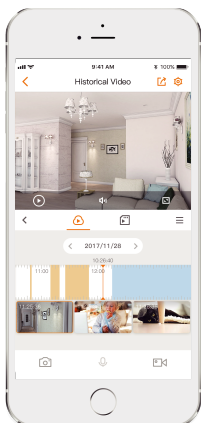

Imou

Cell Go

IPC-B32P-V2
IPC-B32N-V2

* With magnetic accessory

3MP H.265 Wi-Fi Battery Camera

The Cell Go is a 100% wire-free rechargeable camera that delivers well-rounded home protection for up to 120 days on one single charge. 2K , IP65 Weatherproof , Night Vision , Compatible with Amazon Alexa, No monthly fee. Easy wireless installation—no need to connect your security camera to electrical wiring.

-  **3MP QHD Video**
See more details than 1080P
-  **100% Wire-Free**
Supports 2.4 GHz Wi-Fi, Free of network cabling and power wiring hassles
-  **Rechargeable Battery**
DC 5V Power Supply Rechargeable Battery Power
-  **Built-in Siren**
Scare away unwelcome visitors with built-in siren
-  **PIR Detection**
High quality passive PIR detector for reducing false alerts
-  **Low-Battery Notifications**
Informs you when battery level goes down to 20%, 10%, so you can charge it in time.
-  **Two-way Talk**
Using variable sound when taking real-time talk with people in front of the camera
-  **Human Detection**
Quickly find human targets in your home
-  **Privacy Mode**
Device goes to sleep to protect your personal privacy
-  **IP65**
Weatherproof for outdoor conditions
-  **Internal Storage**
Built-in 4 GB eMMC Storage
-  **Works with Solar Panel**
Works with Imou Solar Panel for battery charging

Camera

3MP(2304*1296)
 Night Vision: 7m(23ft) Distance
 2.8mm Fixed Lens
 Field of View : 98° (H), 54° (V), 121° (D)

Video & Audio

Video Compression : H.265
 Up to 15fps Frame Rate
 8x Digital Zoom
 Two-way Audio

Network

Wi-Fi:IEEE802.11b/g/n,50m Open Field
 Imou App: iOS, Android

Auxiliary Interface

Built-in Mic & Speaker
 Power on / off Button
 Vlog / Reset Button

General

DC 5V 2A Power / Imou Solar Panel Supply
 Power Consumption:< 3.5W
 Operating Temperature:-20°C~+50°C (-4°F~122°F)
 Charging Temperature:-0°C~+45°C (32°F~112°F)
 Camera Dimensions: 123×57×147mm (4.84×2.24×5.78 inch)
 Camera Weight: 210g
 FCC,CE,IC ID,UKCA,RCM,WWA