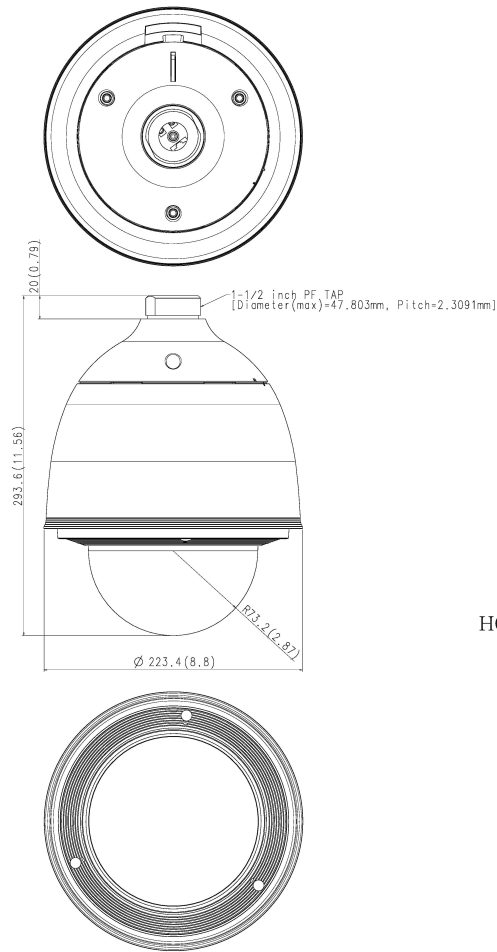

#### Mechanical

Color / Material	Ivory / Plastic
Product Dimensions / Weight	Ø223.4x293.6mm(8.79x11.56"), 3300g(7.28 lb)

# HCP-6320HA

1080p Analog HD 32x PTZ Dome Camera

CAD

Unit:mm [inch]

HCP-6320H  
Unit : mm (inch)